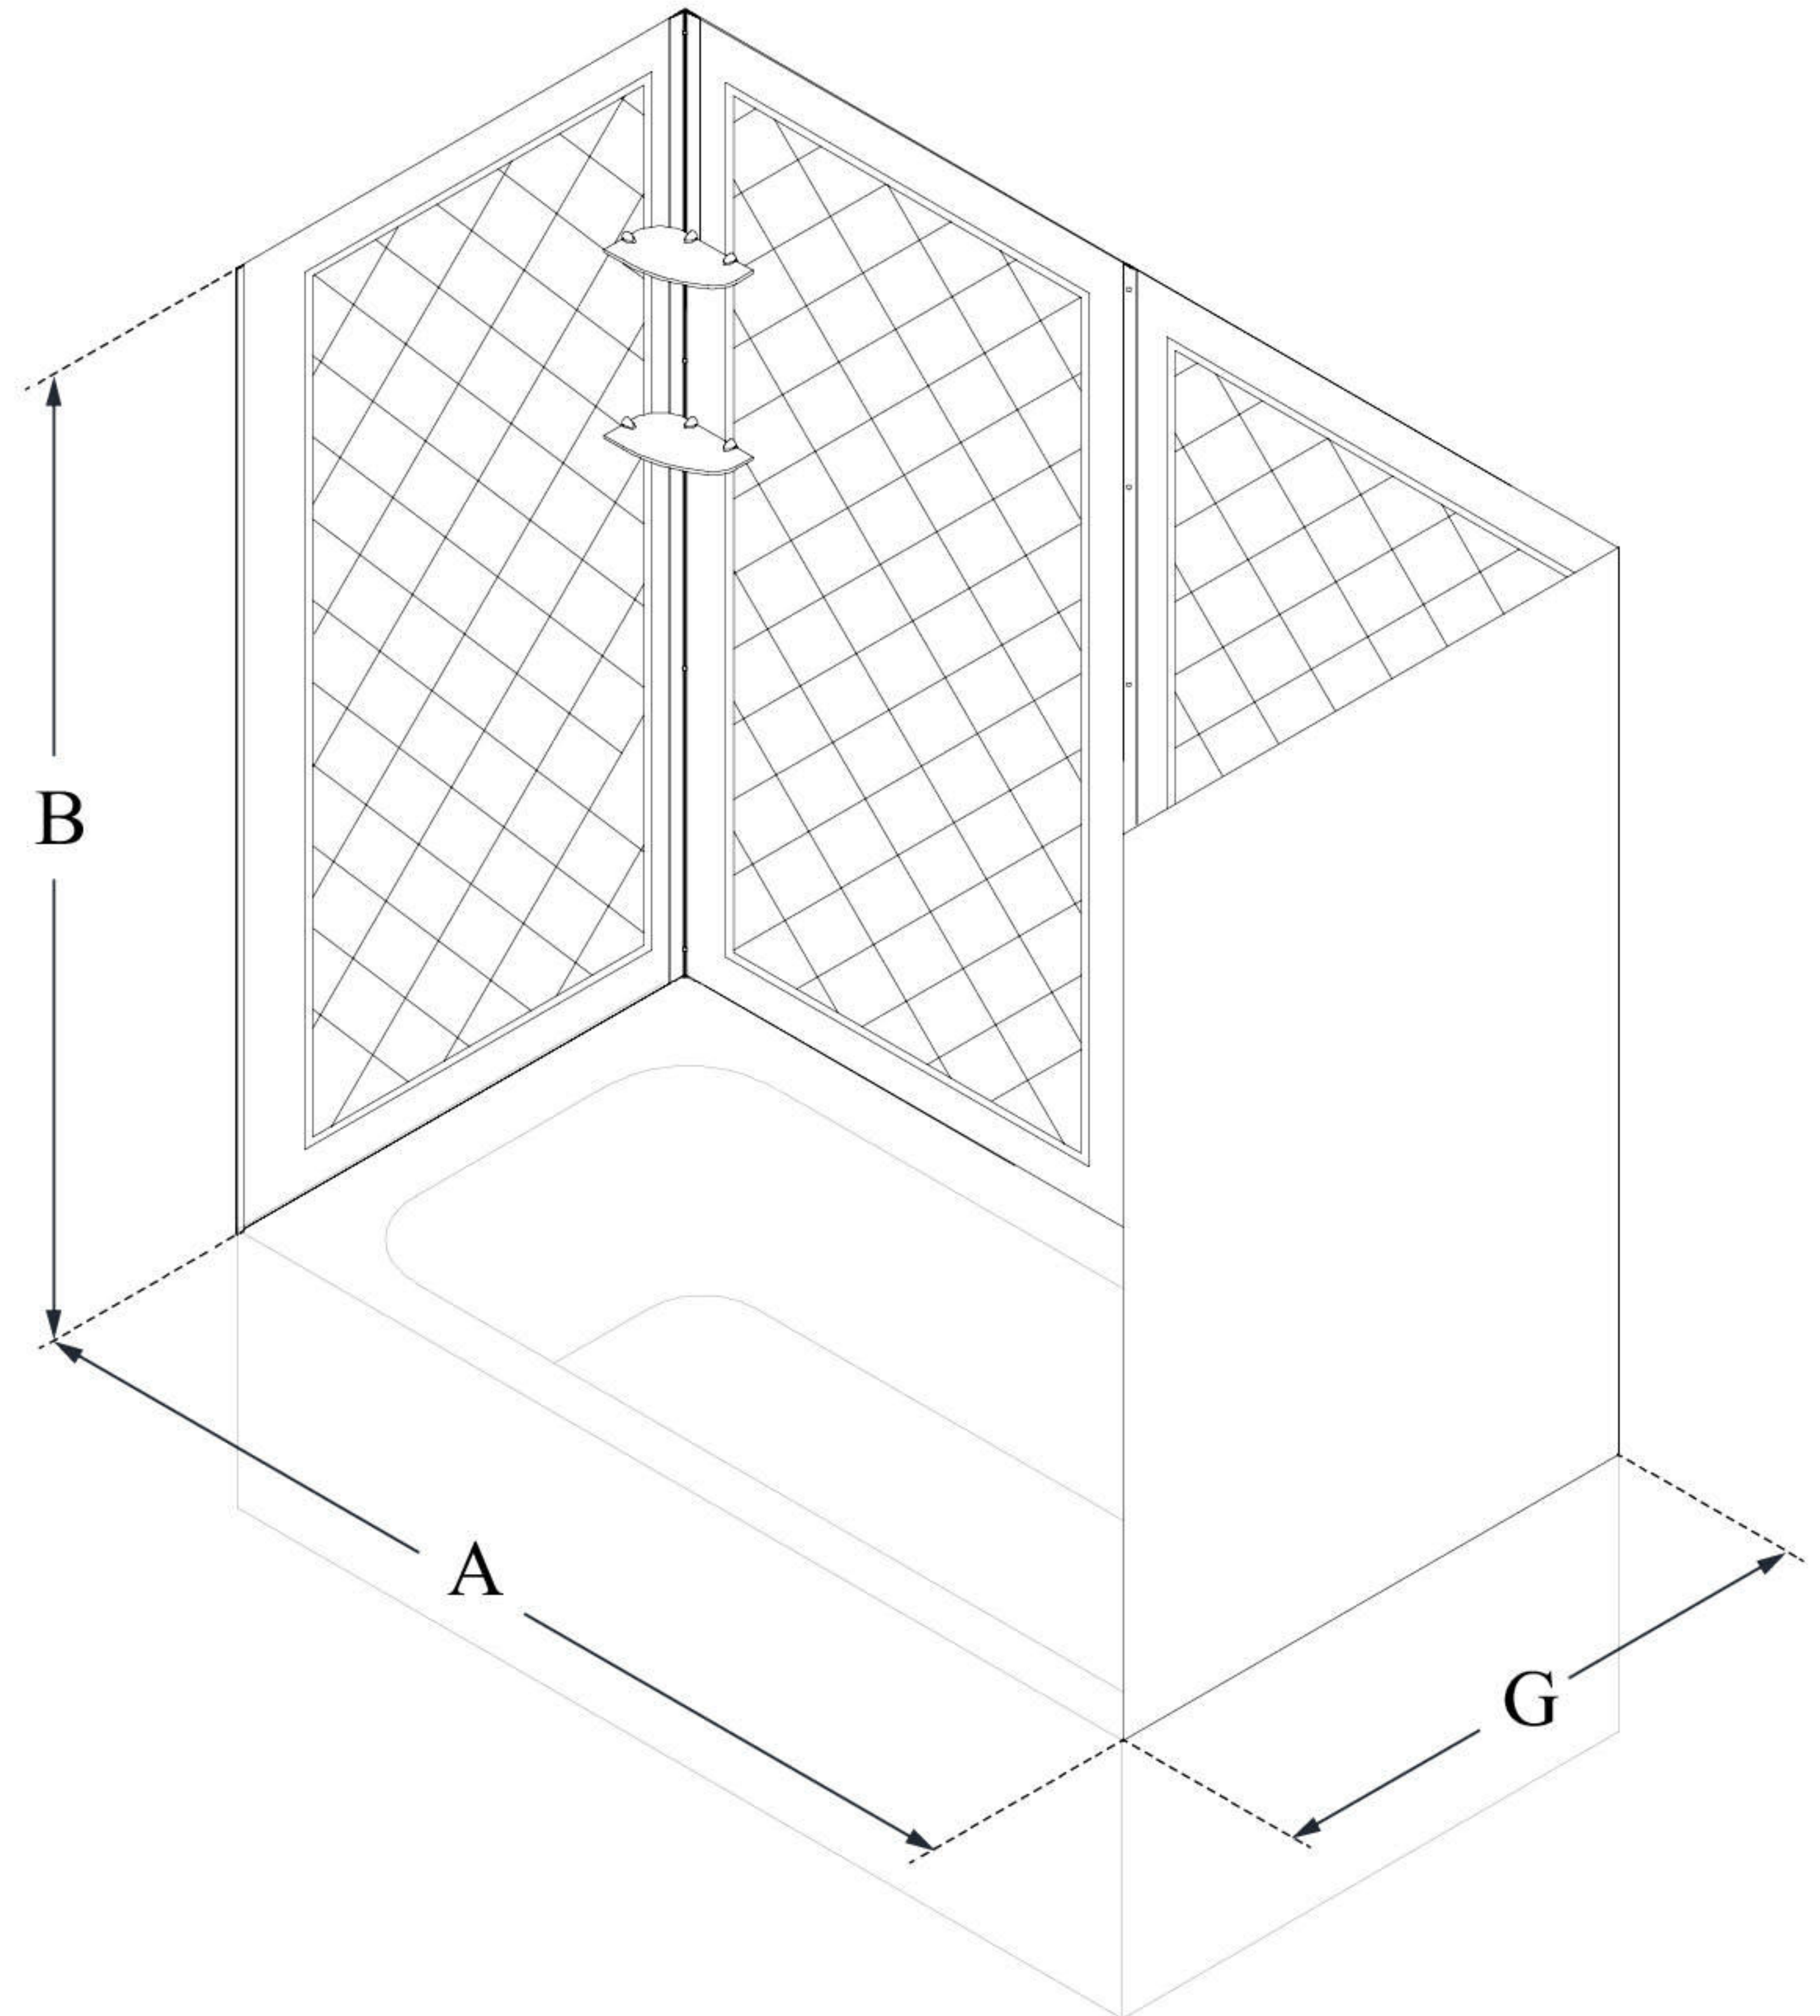

SHBW-1360603-01

QWALL TUB

DreamLine QWALL-Tub 56-60 in.
W x 28-32 in. D x 60 in. H Acrylic
Backwall Kit

KIT CONTENTS:

- QWALL TUB BACKWALLS

CONFIGURATION DIMENSIONS:

A: 56 - 59 1/2"

KIT WIDTH

B: 60"

KIT HEIGHT

G: 28 - 32"

KIT DEPTH

DreamLine reserves the right to update or modify the hardware or materials pictured without prior notice for the purpose of product improvement and customer satisfaction.