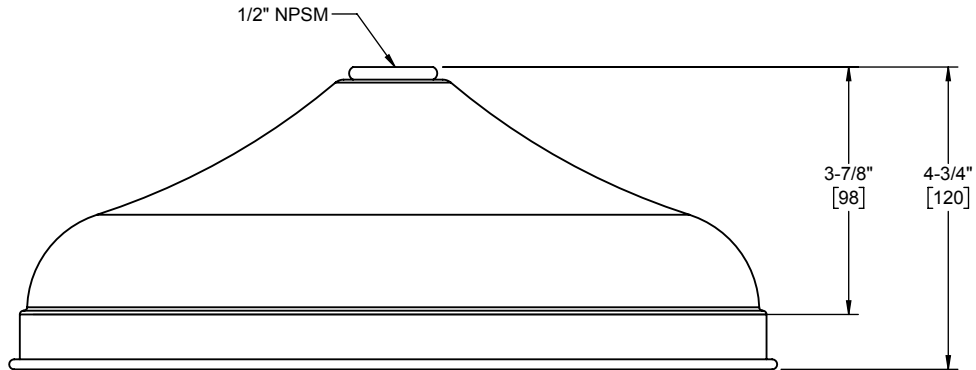

Codes/Standards Applicable

Product meets or exceeds the following:

- ASME A112.18.1/CSA B125.1
- CEC (1.8 gpm)
- DOE (2.5 & 1.8 gpm)
- Commonwealth of MA