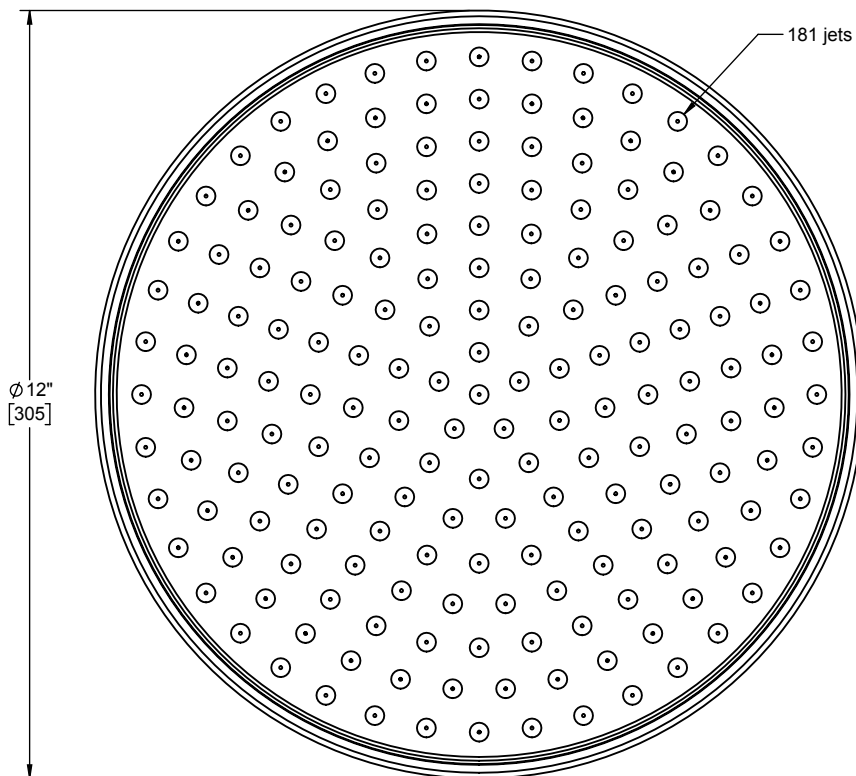

Codes/Standards Applicable

Product meets or exceeds the following:

- ASME A112.18.1/CSA B125.1
- CEC (1.8 gpm)
- DOE (2.5 & 1.8 gpm)
- Commonwealth of MA