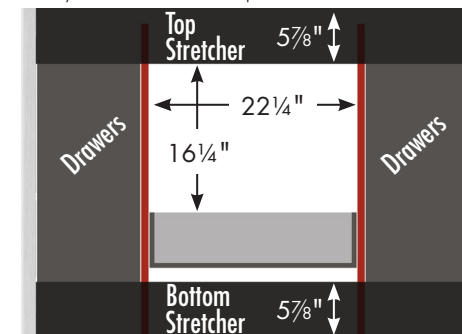

STRASSER

Specifications:

Ravenna Vanity
48" w, 34½" h

Adjustable/removable shelf under basin behind doors

internal dividers

Vanity back clear openings for plumbing (may need to cut adjustable shelf)

48" Ravenna Vanity

48" wide
34½" tall
21" or 18" front-to-back