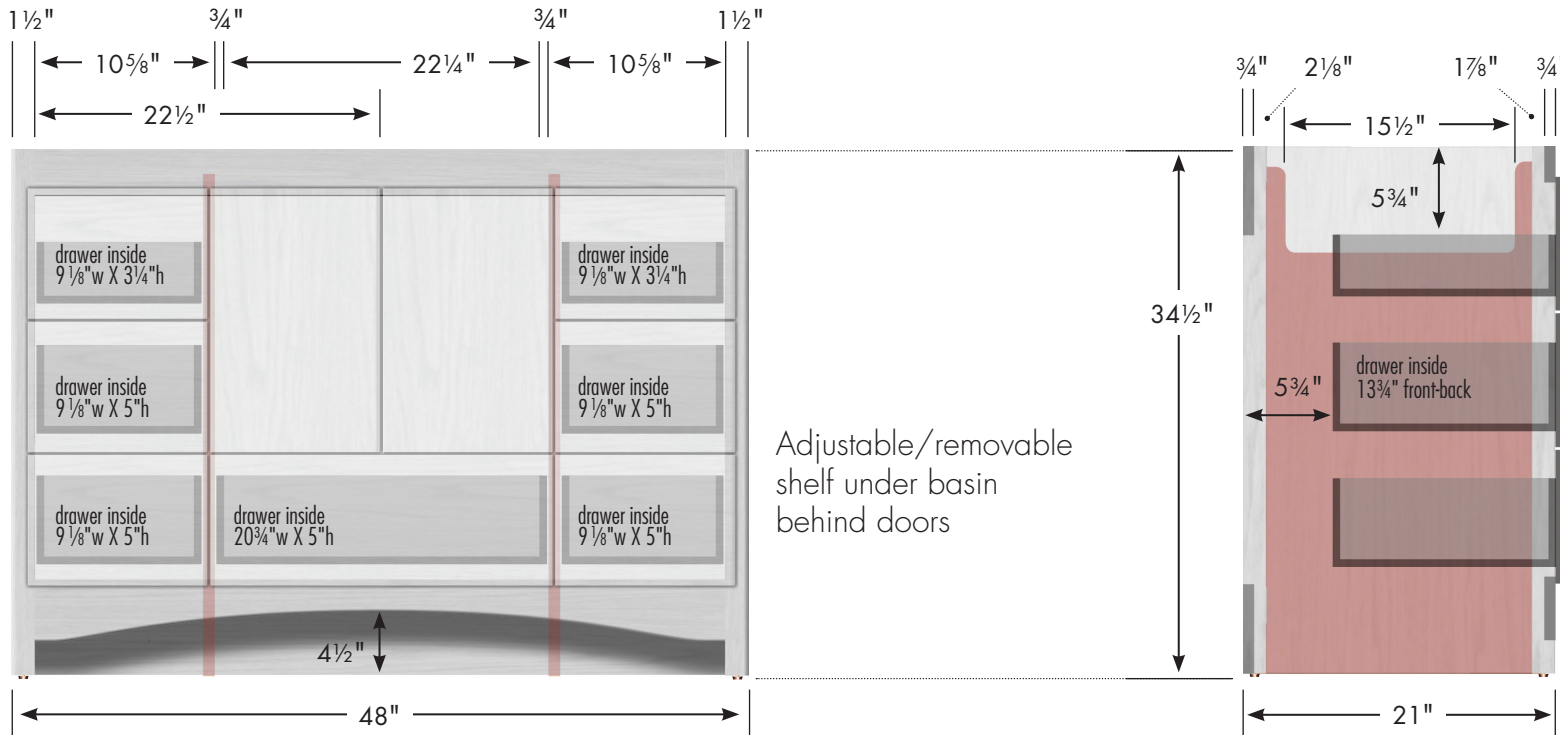

STRASSER

Specifications:

Ravenna Vanity
48" w, 34½" h

Adjustable/removable shelf under basin behind doors

internal dividers

Vanity back clear openings for plumbing (may need to cut adjustable shelf)

48" Ravenna Vanity

48" wide
34½" tall
21" or 18" front-to-back