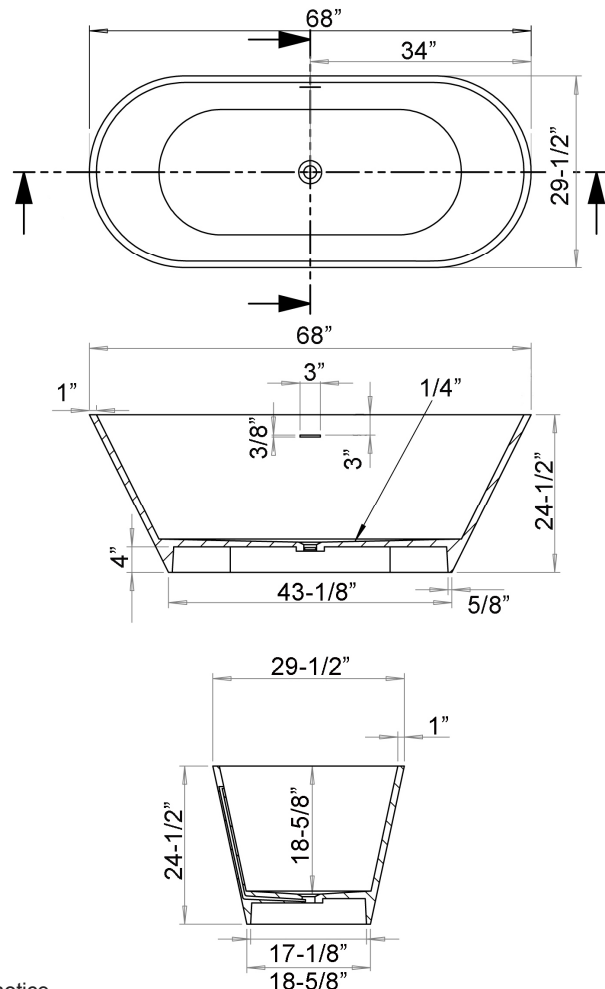

# 68" NISHI RESIN FREESTANDING TUB

Cat. No.  
RTOVN68

L: 68"  
W: 29-1/2"  
H: 24-1/2"

Water depth: 18-5/8" to top of tub  
Water depth: 16-1/4" to overflow

Overflow Connection

**The following is recommended for RTOVN68-wh soaking tubs:**

- Faucets: part #7082 or 7088
- Rigid, freestanding Supplies: part #4502
- Freestanding Filler part: #7901, 7922, or 7952  
(Does Not Need Bath Supplies)

Gallon Capacity : 79  
Shipping Weight: 393 lbs.  
Empty Weight: 293 lbs.  
Filled Weight: 953 lbs.

## Features:

- ▶ Poly-resin blend is the same color throughout
- ▶ Available in Matte or Gloss finish
- ▶ Rim is 1" thick
- ▶ No faucet holes
- ▶ Built-in overflow slot
- ▶ Includes white pop-up drain
- ▶ Includes built-in adjusters
- ▶ Tub is thoroughly inspected before shipment
- ▶ IAPMO Certified

## Tub Colors:

**WH** Matte White  
**WHGL** Gloss White

Dimensions of fixture are nominal and specifications subject to change without notice.