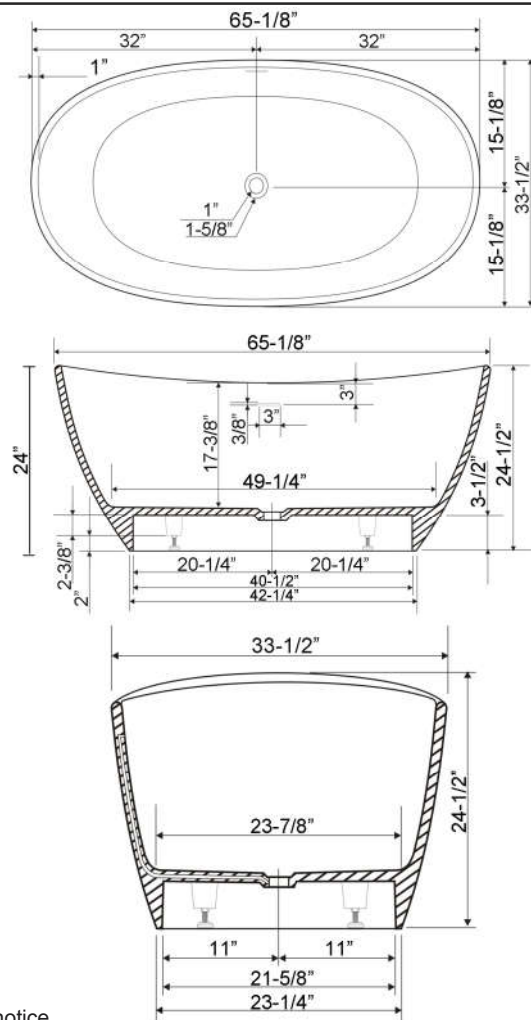

# 65" HOWE RESIN FREESTANDING TUB

Cat. No.  
RTOVN64-OF

L: 65-1/8"  
W: 33-1/2"  
H: 24-1/2"

Water depth: 17-3/8" to top of top  
Water depth: 14-3/8" to overflow

Overflow Connection

**The following is recommended for RTOVN64-OF soaking tubs:**

- Faucets: part #7082 or 7088
- Freestanding Bath Supplies: #4502
- Freestanding Filler: #7901, 7922, or 7952  
(Do Not Need Bath Supplies)

Gallon Capacity : 88  
Shipping Weight: 429 lbs.  
Empty Weight: 329 lbs.  
Filled Weight: 1,064 lbs.

## Features:

- ▶ Poly-resin blend is the same color throughout
- ▶ Available in Matte or Gloss finish
- ▶ 1" Rim
- ▶ No faucet holes
- ▶ Built-in overflow slot
- ▶ Includes white pop-up drain
- ▶ Tub is thoroughly inspected before shipment
- ▶ Includes built-in adjusters
- ▶ IAPMO Certified

## Tub Colors:

WH Matte White  
WHGL Gloss White

Dimensions of fixture are nominal and specifications subject to change without notice.