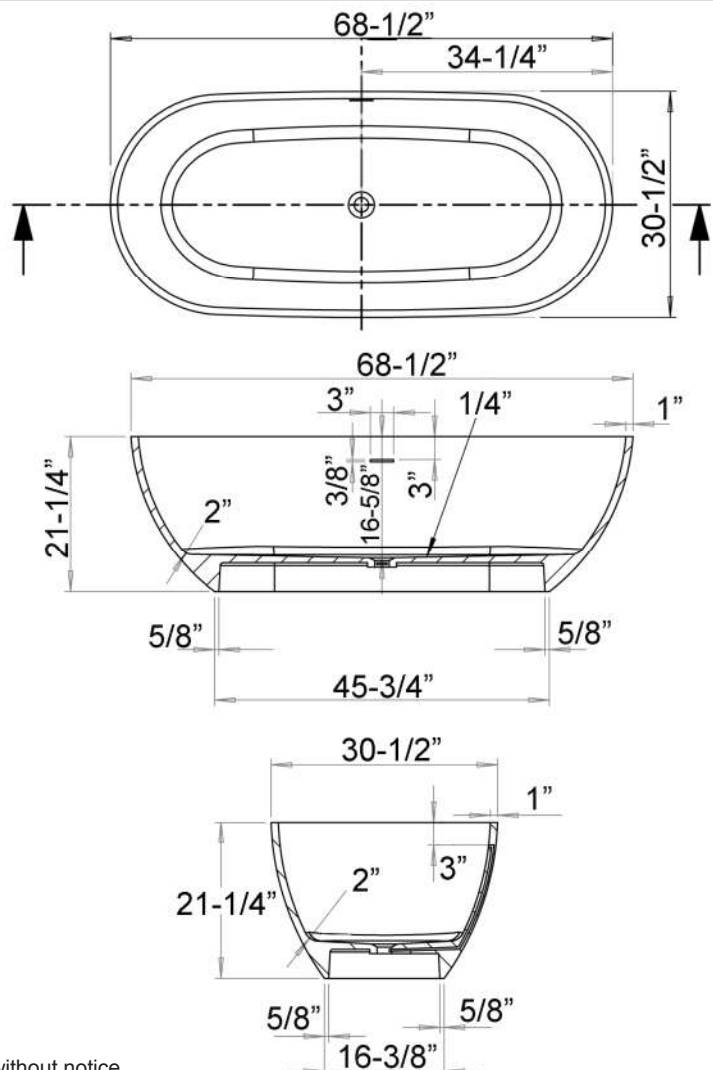

NYOKO 68" RESIN FREESTANDING TUB

Cat. No.
RTFSN68

L: 68-1/2"
W: 30-1/2"
H: 21-1/4"

Water depth: 16-5/8" to top of tub
Water depth: 13-5/8" to overflow

Overflow Connection

The following is recommended for
RTFSN68-WH tubs:

- Faucets: part #7082 or 7088
- Rigid, freestanding supplies: part #4502
- Freestanding filler: part #7901, 7922 or 7952
(Does not need bath supplies)

Gallon Capacity: 79
Shipping Weight: 416 lbs.
Empty Weight: 316 lbs.
Filled Weight: 976 lbs.

Tub Colors:

WH Matte White
WHGL Gloss White

Dimensions of fixture are nominal and specifications subject to change without notice.