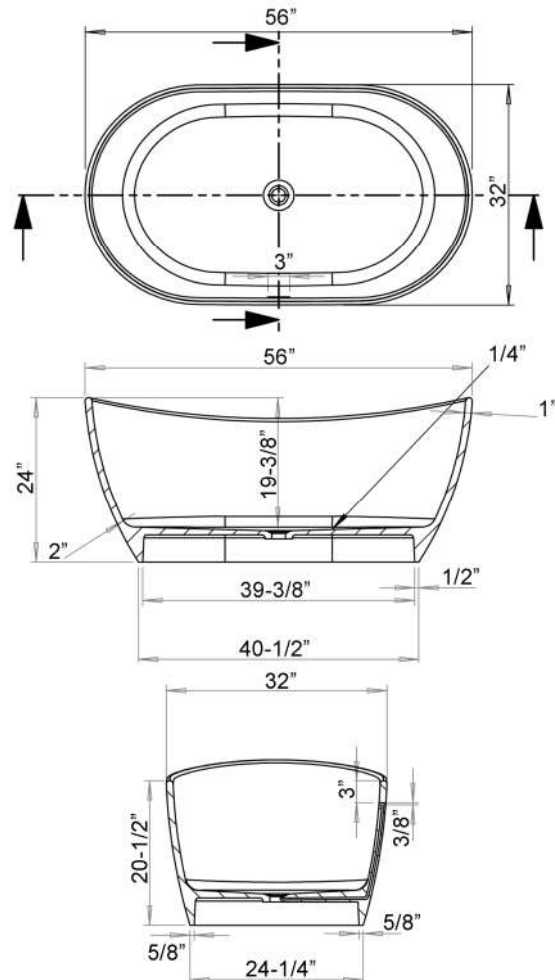

56' EDISON RESIN DOUBLE SLIPPER TUB

Cat. No.
RTDSN56-OF

L: 56"
W: 32"
H: 24"

Water depth: 19-³/₈" to top of tub
Water depth: 16-³/₈" to overflow

Overflow Connection

The following is recommended for RTDSN56-OF soaking tubs:

- Faucets: part #7082 or 7088
- Freestanding Bath Supplies: #4502
- Freestanding Filler: #7901, 7922, or 7952
(Does Not Need Bath Supplies)

Gallon Capacity : 73
Shipping Weight: 371 lbs.
Empty Weight: 271 lbs.
Filled Weight: 881 lbs.

Features:

- ▶ Poly-resin blend is the same color throughout
- ▶ 1" thick at rim
- ▶ Available in gloss or matte finish
- ▶ No faucet holes
- ▶ Built-in overflow slot
- ▶ Includes white pop-up drain
- ▶ Tub is thoroughly inspected before shipment
- ▶ IAPMO Certified

Tub Colors:

WH Matte White
WH-GL Gloss White

Dimensions of fixture are nominal and specifications subject to change without notice.