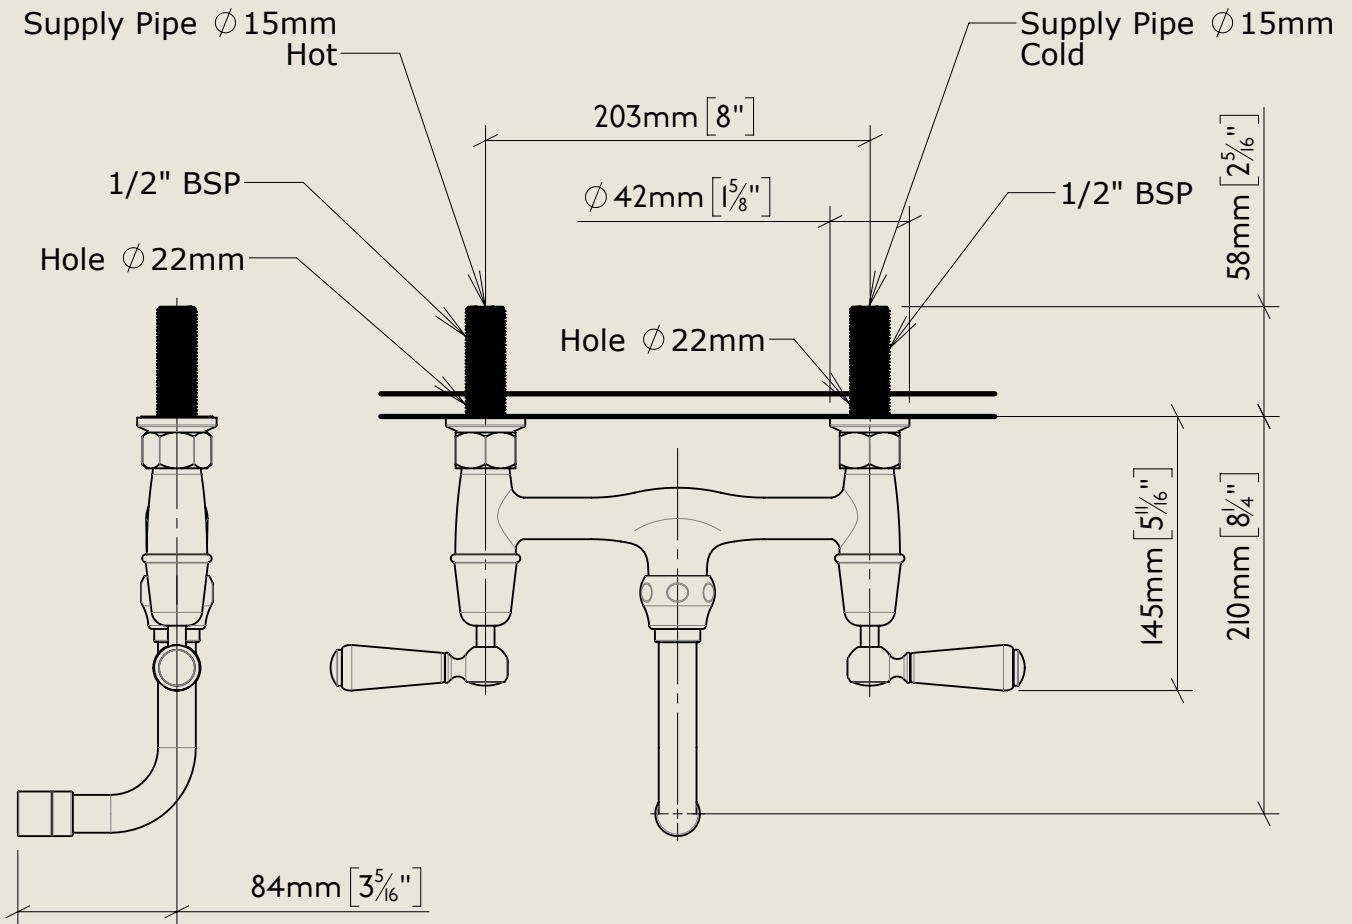

BY APPOINTMENT TO
HIS MAJESTY KING CHARLES III
MANUFACTURER OF KITCHEN & BATHROOM TAPS & MIXERS
BARBER WILSONS & CO. LTD.
LONDON

LONDON

BARBER WILSONS & CO

EST. 1905

American adapters fitted as standard when purchased via BW&Co USA

Model No.	Description	
RML2020-1900	Regent Metal Lever 2020, 1900's Style	Complete