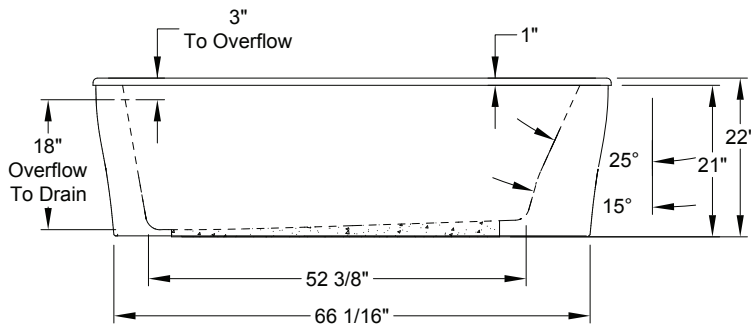

AirMasseur[®] & Soaking

**AIRMASSEUR BLOWER
 MUST BE REMOTE
 MOUNTED OR
 INSTALLED IN AN AEC
 EQUIPMENT CABINET.**

Patents received or pending.

Includes Linear Overflow Drain Assembly

Note: Dimensional Tolerances: ±1/4"

Construction: Fiberglass reinforced acrylic bath with Level Form[™] full-support base.

We provide products listed with Intertek ETL SEMKO (Edison Testing Laboratories) U.S. and Canadian and with International Association of Plumbing and Mechanical Officials (IAPMO). Consult factory with your listing requirements.