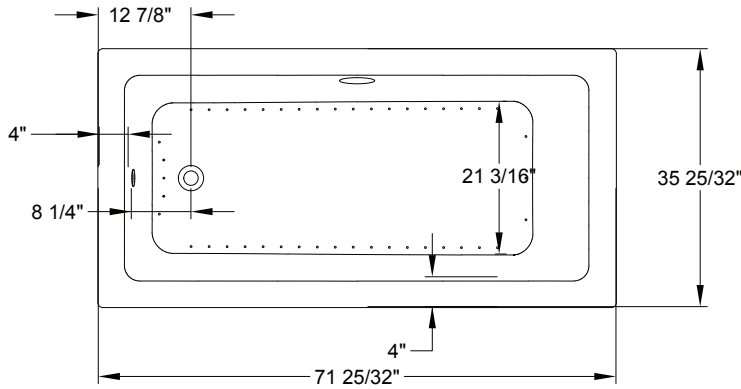

AirMasseur[®] & Soaking

**AIRMASSEUR BLOWER
 MUST BE REMOTE
 MOUNTED OR
 INSTALLED IN AN AEC
 EQUIPMENT CABINET.**

Patents received or pending.

Includes Linear Overflow Drain Assembly

Note: Dimensional Tolerances: ±1/4"

Drop-in-Hole Size:	N/A
Operating Capacity:	53 Gal.
Overflow Capacity:	98 Gal.
Floor Loading / sq.ft.	
(Air/Soaking):	54.6 / 52.0 lbs.
Carton Wt. (Air/Soaking):	195 / 157 lbs.
Cube:	39.8 ft. ³

AirMasseur[®] Blower must be remote-mounted or installed in an Acrylic Equipment Cabinet.