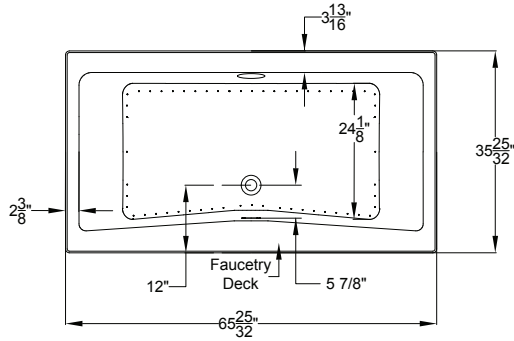

AirMasseur[®] & Soaking

AIRMASSEUR BLOWER
 MUST BE REMOTE
 MOUNTED OR
 INSTALLED IN AN AEC
 EQUIPMENT CABINET.

Faucetry Deck
 Flat Dimensions

Patents received or pending.

Includes Linear Overflow Drain Assembly

Note: Dimensional Tolerances: ±1/4"

Drop-in-Hole Size:	N/A
Operating Capacity:	45 Gal.
Overflow Capacity:	88 Gal.
Floor Loading / sq.ft.	
(Air/Soaking):	53.8 / 50.9 lbs.
Carton Wt. (Air/Soaking):	185 / 147 lbs.
Cube:	36.6 ft. ³