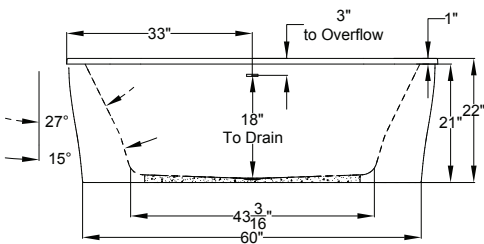

AirMasseur[®] & Soaking

AIRMASSEUR BLOWER
 MUST BE REMOTE
 MOUNTED OR
 INSTALLED IN AN AEC
 EQUIPMENT CABINET.

Faucetry Deck
 Flat Dimensions

Patents received or pending.

Includes Linear Overflow Drain Assembly

Note: Dimensional Tolerances: ±1/4"

Drop-in-Hole Size:	N/A
Operating Capacity:	45 Gal.
Overflow Capacity:	88 Gal.
Floor Loading / sq.ft.	
(Air/Soaking):	53.8 / 50.9 lbs.
Carton Wt. (Air/Soaking):	185 / 147 lbs.
Cube:	36.6 ft. ³