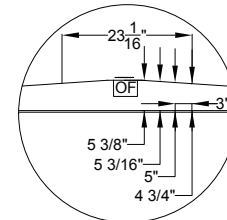

AirMasseur[®] & Soaking

AIRMASSEUR BLOWER
 MUST BE REMOTE
 MOUNTED OR
 INSTALLED IN AN AEC
 EQUIPMENT CABINET.

Faucetry Deck
 Flat Dimensions

Patents received or pending.

Includes Linear Overflow Drain Assembly

Note: Dimensional Tolerances: ±1/4"

Drop-in-Hole Size:	N/A
Operating Capacity:	45 Gal.
Overflow Capacity:	88 Gal.
Floor Loading / sq.ft.	
(Air/Soaking):	53.8 / 50.9 lbs.
Carton Wt. (Air/Soaking):	185 / 147 lbs.
Cube:	36.6 ft. ³