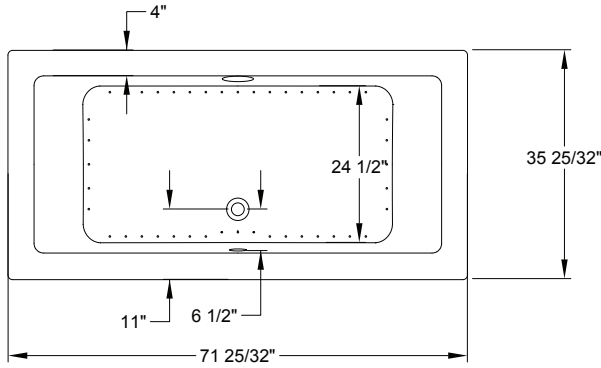

AirMasseur[®] & Soaking

AIRMASSEUR BLOWER
 MUST BE REMOTE
 MOUNTED OR
 INSTALLED IN AN AEC
 EQUIPMENT CABINET.

Patents received or pending.

Includes Linear Overflow Drain Assembly

Note: Dimensional Tolerances: ±1/4"

Drop-in-Hole Size:	N/A
Operating Capacity:	50 Gal.
Overflow Capacity:	96 Gal.
Floor Loading / sq.ft. (Air/Soaking):	53 / 50.5 lbs.
Carton Wt. (Air/Soaking):	197 / 160 lbs.
Cube:	39.8 ft. ³

AirMasseur[®] Blower must be remote-mounted or installed in an Acrylic Equipment Cabinet.