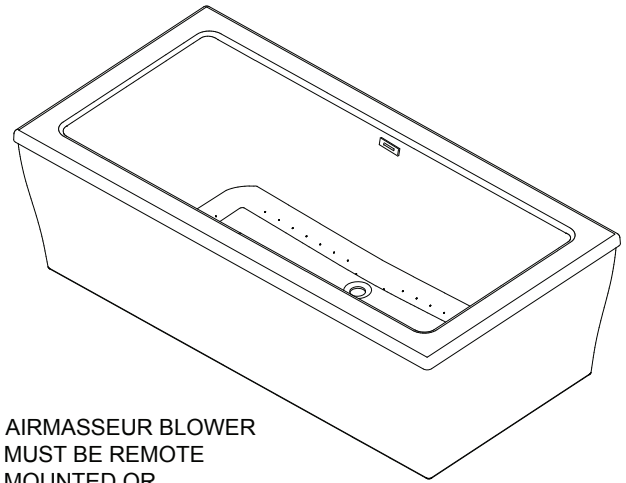

AirMasseur[®] & Soaking

AIRMASSEUR BLOWER
 MUST BE REMOTE
 MOUNTED OR
 INSTALLED IN AN AEC
 EQUIPMENT CABINET.

Patents received or pending.

Includes Linear Overflow Drain Assembly

Note: Dimensional Tolerances: ±1/4"