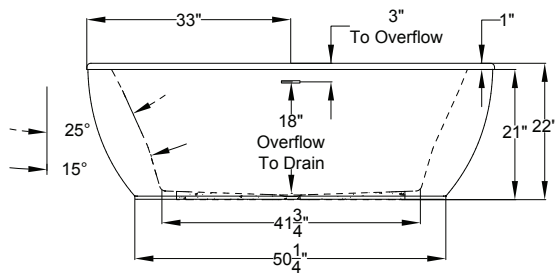

JASON®

HYDROTHERAPY

8328 MacArthur Dr. • North Little Rock, AR 72118
501.771.4477 • Fax: 501.771.2333
Customer Service: 800.255.5766
www.jasoninternational.com

forma® Collection Specifications

RC553PX

AirMasseur® & Soaking

AIRMASSEUR BLOWER
MUST BE REMOTE
MOUNTED OR
INSTALLED IN AN AEC
EQUIPMENT CABINET.

Patents received or pending.

Includes Linear Overflow Drain Assembly

Note: Dimensional Tolerances: ±1/4"

Drop-in-Hole Size:	N/A
Operating Capacity:	45 Gal.
Overflow Capacity:	88 Gal.
Floor Loading / sq.ft.:	54.7 lbs.
Carton Wt (Air/Soaking):	197 lbs.
Cube:	36.6 ft.³

Acrylic Equipment Cabinet is standard on MicroSilk® baths.

Construction: Fiberglass reinforced acrylic bath with Level Form™ full-support base.

We provide products listed with Intertek ETL SEMKO (Edison Testing Laboratories) U.S. and Canadian and with International Association of Plumbing and Mechanical Officials (IAPMO). Consult factory with your listing requirements.

Standard	A 120V system that includes a 1HP, variable speed air blower with integral air heater; automatic purge cycle; an electronic control that operates blower and blower speed for continuous, pulse or wave massage modes; and a 20-minute timer.
Premier	A 120V system that includes a 1HP, variable speed air blower with integral air heater; (2) Chromatherapy mood lights; Automatic Ozone System; an electronic control that operates blower and blower speed for continuous, pulse or wave massage modes; automatic purge cycle; and a 20-minute timer. The keypad also operates the LED Chromatherapy mood lights.
Signature	A 120V system that includes a 1HP, variable speed air blower with integral air heater; (2) Chromatherapy mood lights; Automatic Ozone System; a digital control with LCD display window; automatic purge cycle; and a 20-minute timer. Control keypad operates the blower and blower speed for continuous, pulse or wave massage modes, LED Chromatherapy mood lights and shows blower speed, water temperature and time remaining. Includes Bluetooth Sound Immersion.