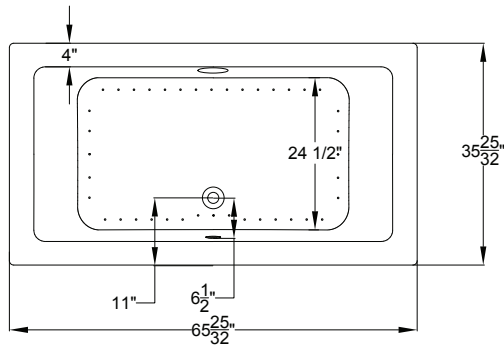

JASON®

HYDROTHERAPY

8328 MacArthur Dr. • North Little Rock, AR 72118
501.771.4477 • Fax: 501.771.2333
Customer Service: 800.255.5766
www.jasoninternational.com

forma® Collection Specifications

RC553PX

AirMasseur® & Soaking

AIRMASSEUR BLOWER
MUST BE REMOTE
MOUNTED OR
INSTALLED IN AN AEC
EQUIPMENT CABINET.

Patents received or pending.

Includes Linear Overflow Drain Assembly

Note: Dimensional Tolerances: ±1/4"

Drop-in-Hole Size:	N/A
Operating Capacity:	45 Gal.
Overflow Capacity:	88 Gal.
Floor Loading / sq.ft.:	54.7 lbs.
Carton Wt (Air/Soaking):	197 lbs.
Cube:	36.6 ft.³

Acrylic Equipment Cabinet is standard on MicroSilk® baths.

Construction: Fiberglass reinforced acrylic bath with Level Form™ full-support base.

We provide products listed with Intertek ETL SEMKO (Edison Testing Laboratories) U.S. and Canadian and with International Association of Plumbing and Mechanical Officials (IAPMO). Consult factory with your listing requirements.

Standard	A 120V system that includes a 1HP, variable speed air blower with integral air heater; automatic purge cycle; an electronic control that operates blower and blower speed for continuous, pulse or wave massage modes; and a 20-minute timer.
Premier	A 120V system that includes a 1HP, variable speed air blower with integral air heater; (2) Chromatherapy mood lights; Automatic Ozone System; an electronic control that operates blower and blower speed for continuous, pulse or wave massage modes; automatic purge cycle; and a 20-minute timer. The keypad also operates the LED Chromatherapy mood lights.
Signature	A 120V system that includes a 1HP, variable speed air blower with integral air heater; (2) Chromatherapy mood lights; Automatic Ozone System; a digital control with LCD display window; automatic purge cycle; and a 20-minute timer. Control keypad operates the blower and blower speed for continuous, pulse or wave massage modes, LED Chromatherapy mood lights and shows blower speed, water temperature and time remaining. Includes Bluetooth Sound Immersion.