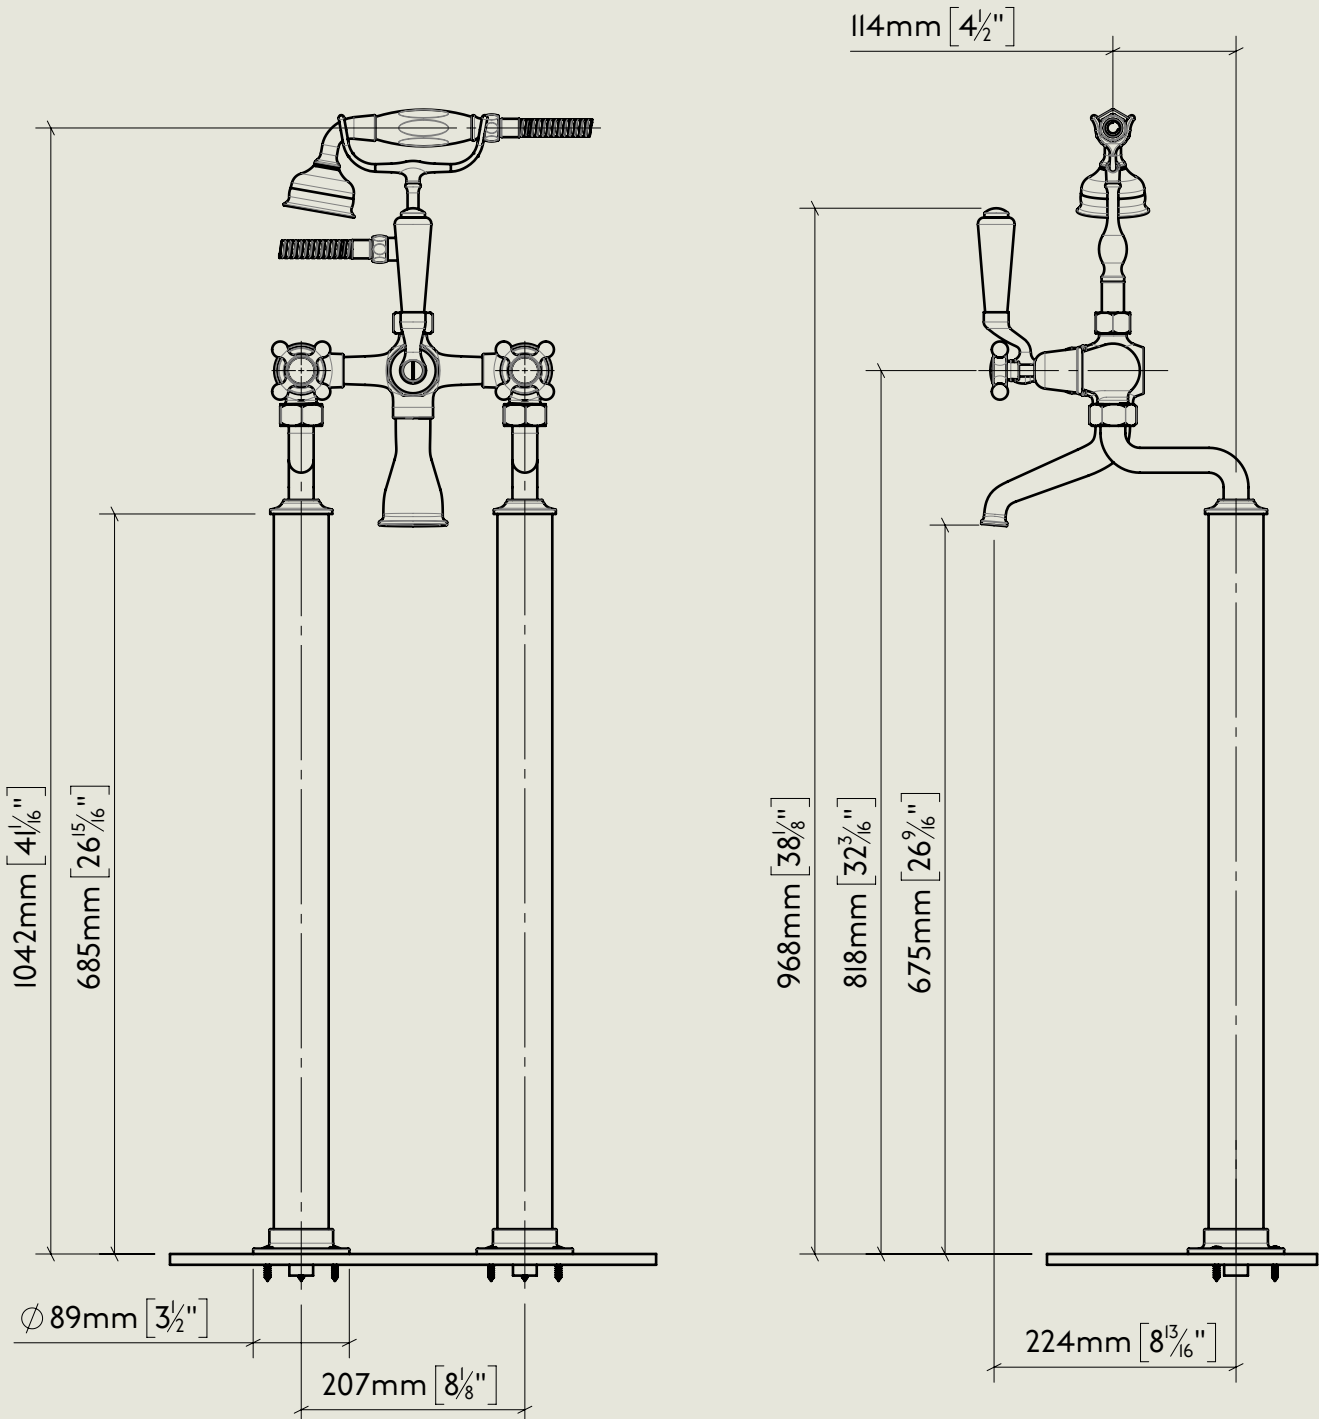

BY APPOINTMENT TO
HIS MAJESTY KING CHARLES III
MANUFACTURER OF KITCHEN & BATHROOM TAPS & MIXERS
BARBER WILSONS & CO. LTD.
LONDON

LONDON BARBER WILSONS & CO EST. 1905

American adapters fitted as standard when purchased via BW&Co USA

Model No.	Description	
R4310-1900	Regent 4310, 1900's Style Bath Floor Stand Extended Unions on 2" Floor Stands Including Bracing Kit.	Complete