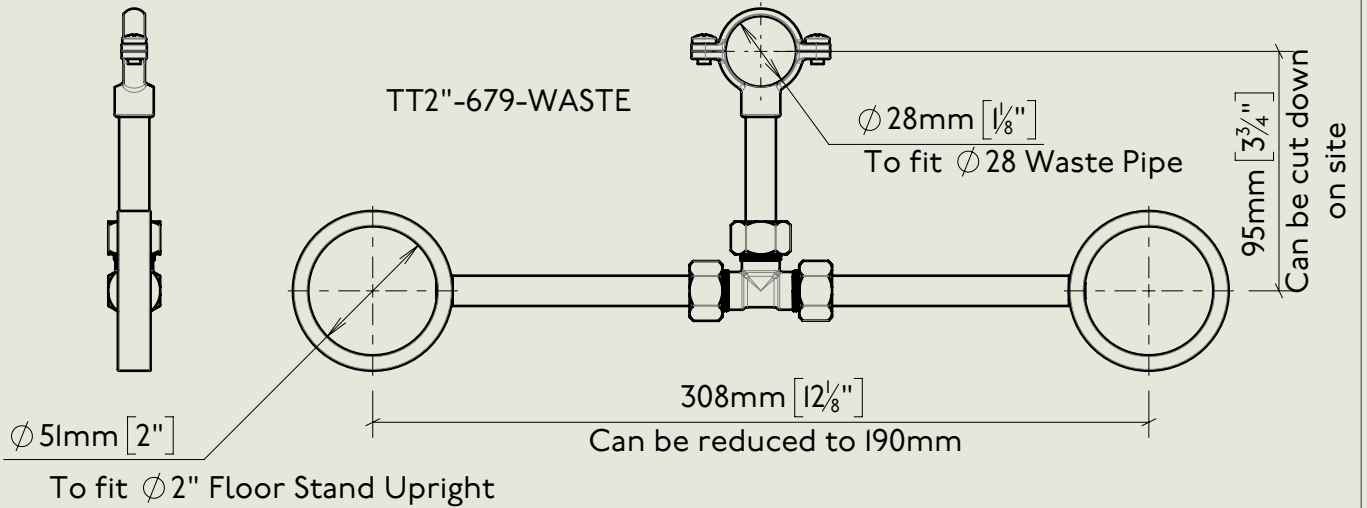

BY APPOINTMENT TO
HIS MAJESTY KING CHARLES III
MANUFACTURER OF KITCHEN & BATHROOM TAPS & MIXERS
BARBER WILSONS & CO. LTD.
LONDON

LONDON

BARBER WILSONS & CO

EST. 1905

American adapters fitted as standard when purchased via BW&Co USA

Model No.	Description	
TT2"-679	2" Bracing Kit	Bracing Kit