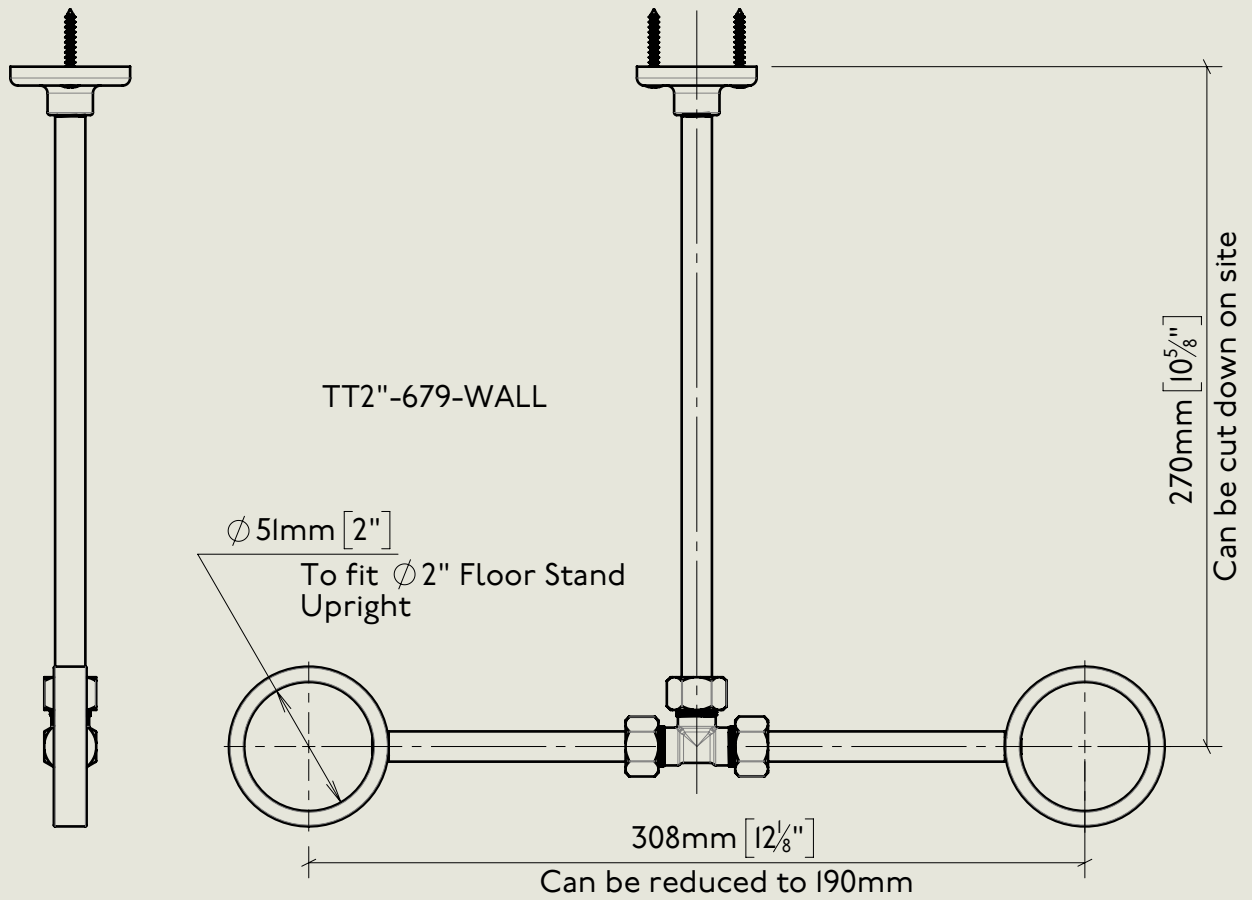

BY APPOINTMENT TO
HIS MAJESTY KING CHARLES III
MANUFACTURER OF KITCHEN & BATHROOM TAPS & MIXERS
BARBER WILSONS & CO. LTD.
LONDON

LONDON

BARBER WILSONS & CO

EST. 1905

American adapters fitted as standard when purchased via BW&Co USA

Model No.	Description	
TT2"-679	2" Bracing Kit	Bracing Kit