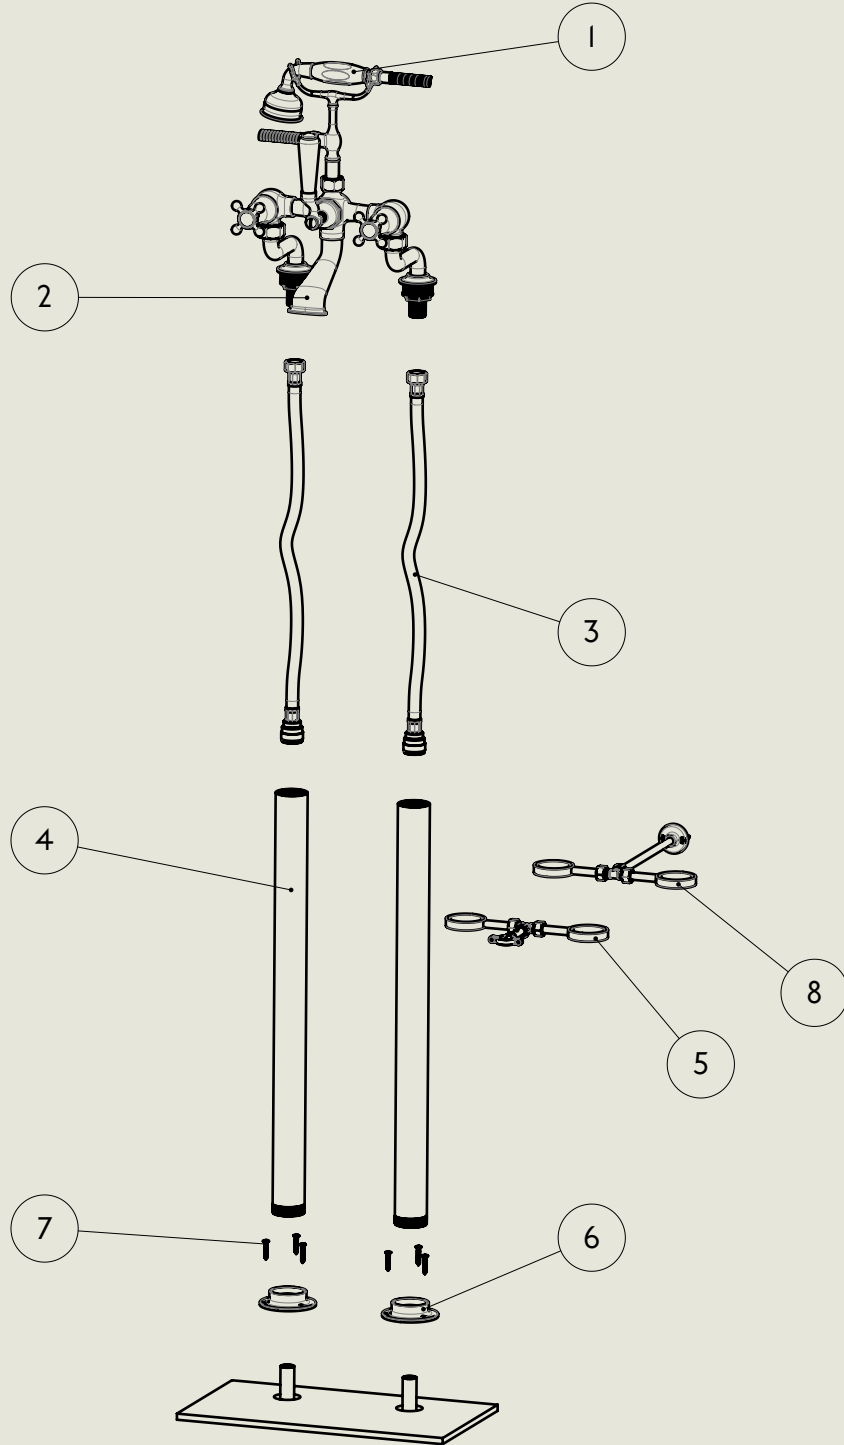

LONDON BARBER WILSONS & CO EST. 1905

American adapters fitted as standard when purchased via BW&Co USA

<p>Model No. R4310-1900</p>	<p>Description Regent 4310, 1900's Style Bath Floor Stand</p>	<p>Floor Fitting</p>
--------------------------------------	--	----------------------

BY APPOINTMENT TO
HIS MAJESTY KING CHARLES III
MANUFACTURER OF KITCHEN & BATHROOM TAPS & MIXERS
BARBER WILSONS & CO. LTD.
LONDON

LONDON BARBER WILSONS & CO EST. 1905

Model No.

R4310-1900

Description

Regent 4310, 1900's Style Bath Floor Stand

Mixer Fitting

BY APPOINTMENT TO
HIS MAJESTY KING CHARLES III
MANUFACTURER OF KITCHEN & BATHROOM TAPS & MIXERS
BARBER WILSONS & CO. LTD.
LONDON

LONDON BARBER WILSONS & CO EST. 1905

American adapters fitted as standard when purchased via BW&Co USA

<p>Model No. R4310-1900</p>	<p>Description Regent 4310, 1900's Style Bath Floor Stand</p>	<p>Exploded</p>
---------------------------------	---	-----------------