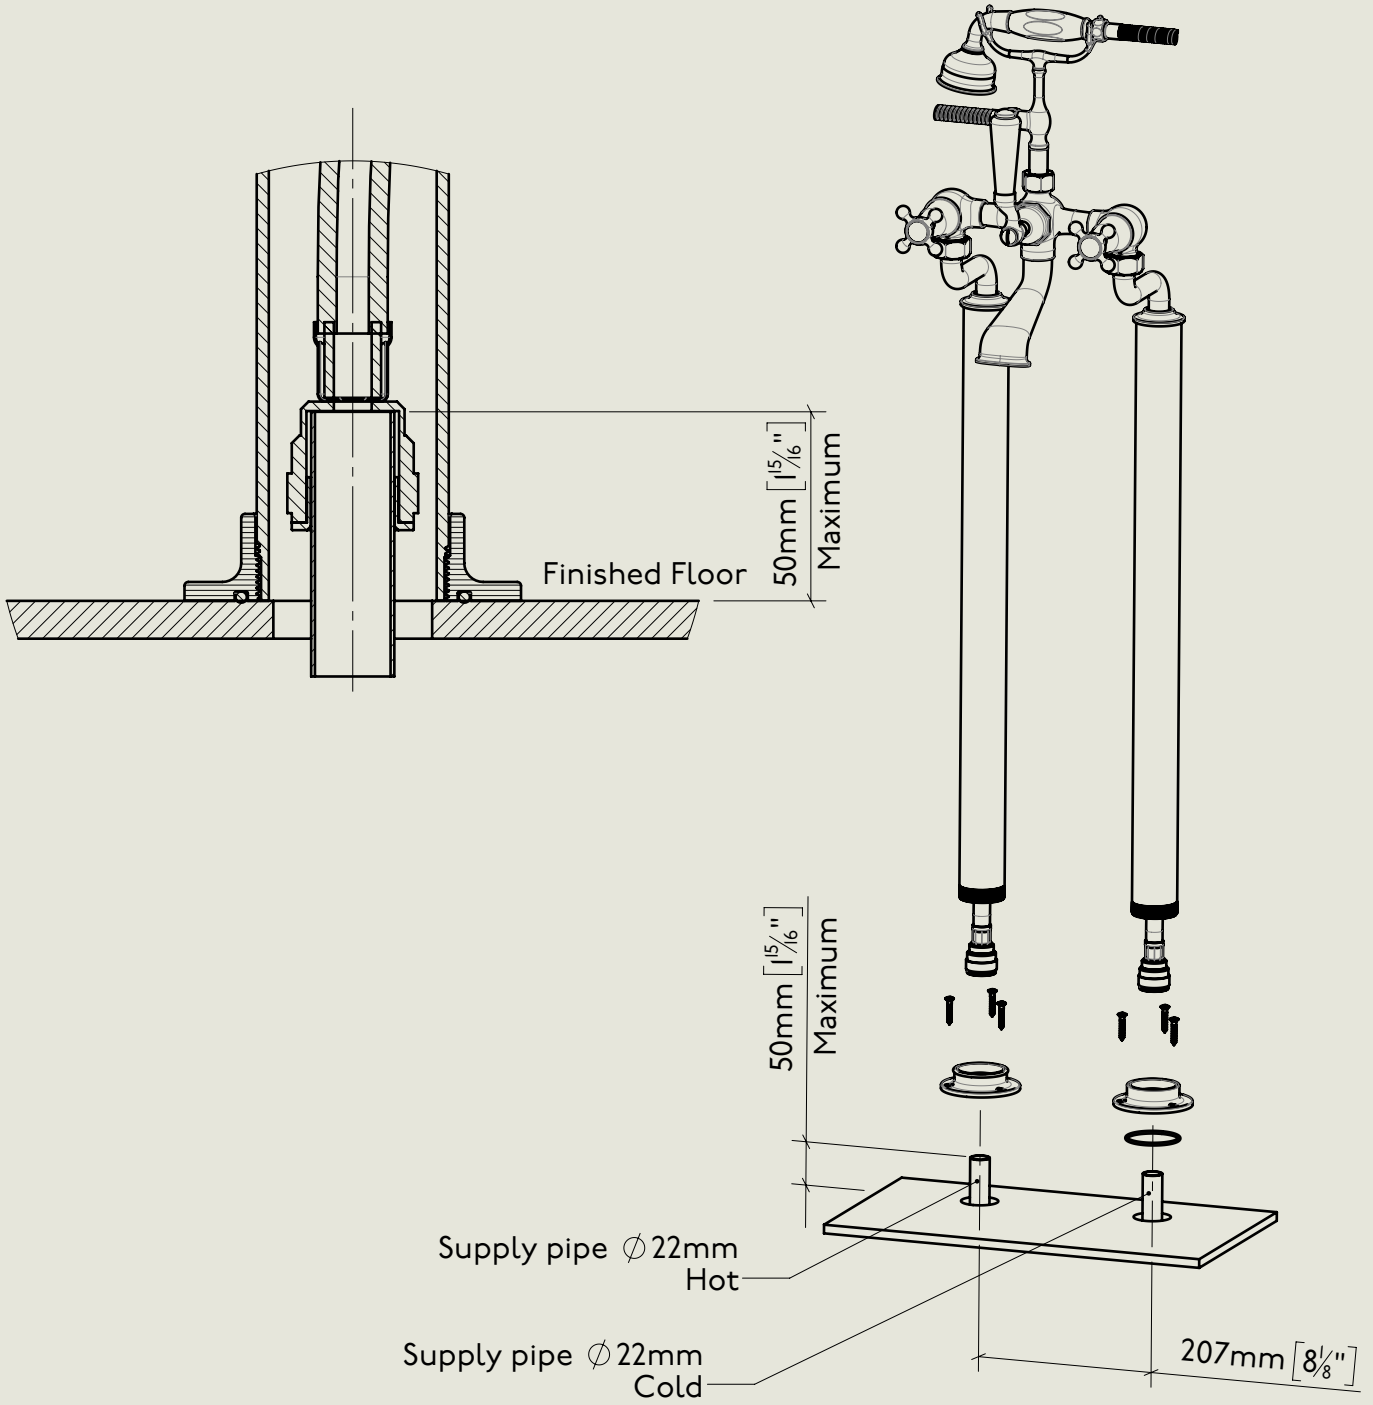

LONDON

BARBER WILSONS & CO

EST. 1905

American adapters fitted as standard when purchased via BW&Co USA

Model No.	Description	
TT2"-679	2" Bracing Kit	Bracing Kit

BY APPOINTMENT TO
HIS MAJESTY KING CHARLES III
MANUFACTURER OF KITCHEN & BATHROOM TAPS & MIXERS
BARBER WILSONS & CO. LTD.
LONDON

LONDON BARBER WILSONS & CO EST. 1905

American adapters fitted as standard when purchased via BW&Co USA

<p>Model No. R4310-1900</p>	<p>Description Regent 4310, 1900's Style Bath Floor Stand</p>	<p>Floor Fitting</p>
--------------------------------------	--	----------------------