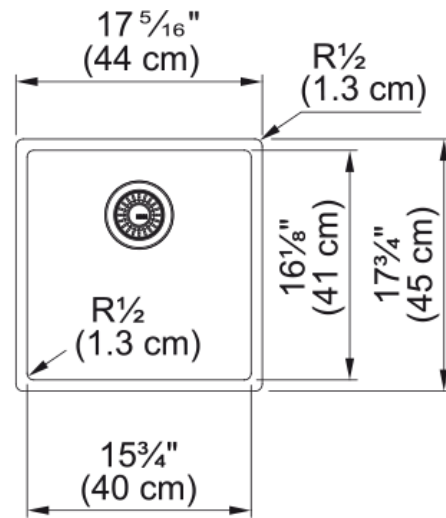

Mythos Masterpiece - MMX11015-ANT-WKC | 122.0703.644

Mythos Masterpiece 15.75-in x 16.13-in. Undermount Single Bowl Kitchen Sink in Anthracite. Crafted with precision and coated with F- Inox, an exclusive Franke coating, this sink resists fingerprints and marks, ensuring a pristine appearance that lasts. This sink includes a color-coordinated bottom grid. Mix or match with other components from the Mythos Masterpiece collection, including faucets, soap dispensers, accessories, and waste kits, in the same duo of metallic finishes to achieve a cohesive and personalized look.

Aspect

Sink type	Sink
Type of material	Stainless steel
Number of bowls	1
Color	Anthracite
Surface finish	Pvd

Product Dimensions

Length (right to left)	17.323
Width (front to back)	17.717
Large bowl size: right to left	15.748
Large bowl size: front to back	16.142
Large bowl: depth	7.874

Installation

Minimum cabinet size	21"
----------------------	-----

Product specifications

Installation type	Undermount
Drain hole	3 1/2"
Position of drainer	No drainer

Product identification

Product brand	FRANKE
Product family	Mythos
Collection	Mythos Masterpiece
Certified by	CE
Certified by	UKCA
Certified by	IAPMO