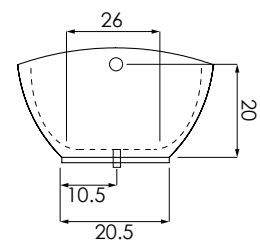

CODES AND COMPLIANCES

Massachusetts code File no: P1-0614-491

HYDRO SYSTEMS
Family Owned And Operated Since 1978

29132 Avenue Paine, Valencia, CA, 91355
661.775.0686 | hydrosystem.com

All specifications and options subject to change without notice please contact a hydro systems representative for more information.