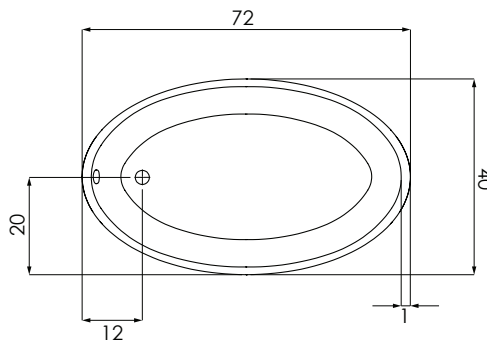

CODES AND COMPLIANCES

Massachusetts code File no: P1-0614-491

HYDRO SYSTEMS
Family Owned And Operated Since 1978

29132 Avenue Paine, Valencia, CA, 91355
661.775.0686 | hydrosystem.com

All specifications and options subject to change without notice please contact a hydro systems representative for more information.