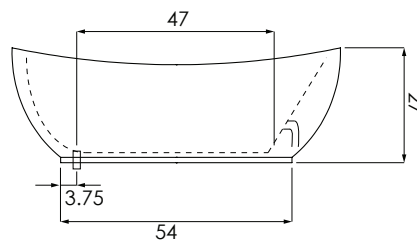

CODES AND COMPLIANCES

Massachusetts code File no: P1-0614-491

HYDRO SYSTEMS
Family Owned And Operated Since 1978

29132 Avenue Paine, Valencia, CA, 91355
661.775.0686 | hydrosystem.com

All specifications and options subject to change without notice please contact a hydro systems representative for more information.