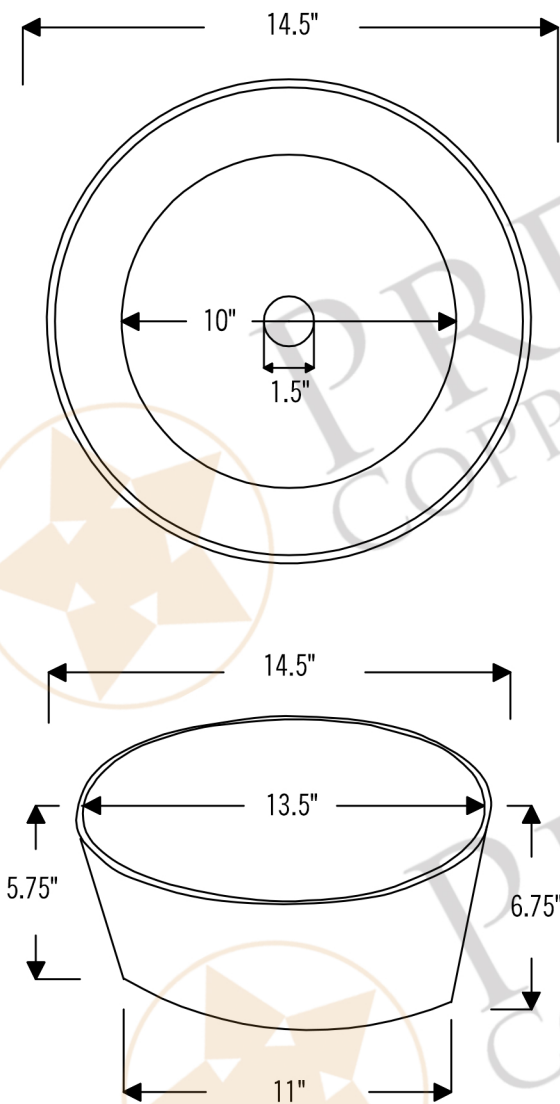

PREMIER
COPPER PRODUCTS

MODEL NUMBER: PVRTRDB

- * Description: Forest Vessel Hammered Copper Sink
- * Outer Dimension: 14.5" x 6.75"
- * Outer Dimension Bottom of Sink: 11"
- * Inner Dimension Top of Sink: 13.5"
- * Inner Dimension Bottom of Sink: 10"
- * Tallest Side of Sink Dimension: 6.75"
- * Shortest Side of Sink Dimension: 5.75"
- * Drain Opening: 1.5"
- * Finish: Oil Rubbed Bronze

* ORB: Oil Rubbed Bronze

THIS PRODUCT IS HAND CRAFTED, SMALL VARIANCES IN COLOR AND SIZE MAY OCCUR.
DO NOT MAKE ANY INSTALLATION CUTS UNTIL YOU RECEIVE YOUR ITEM(S).