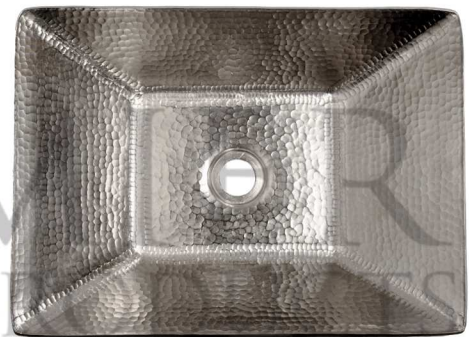

**PREMIER**  
COPPER PRODUCTS

**MODEL NUMBER: PVMRECEN**

- \* Description: Modern Rectangle Hand Forged Old World Copper Vessel Sink
- \* Outer Dimensions: 17" x 13" x 4.25"
- \* Drain Opening: 1.5"
- \* Finish: Electroless Nickel

CODE/STANDARD COMPLIANCE

\* IAPMO/cUPC LISTED

\* EN: Electroless Nickel

THIS PRODUCT IS HAND CRAFTED, SMALL VARIANCES IN COLOR AND SIZE MAY OCCUR.  
DO NOT MAKE ANY INSTALLATION CUTS UNTIL YOU RECEIVE YOUR ITEM(S).