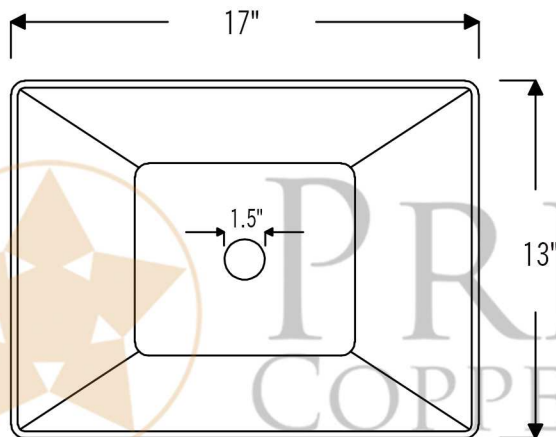

**PREMIER**  
COPPER PRODUCTS

**MODEL NUMBER: PVMRECEN**

- \* Description: Modern Rectangle Hand Forged Old World Copper Vessel Sink
- \* Outer Dimensions: 17" x 13" x 4.25"
- \* Drain Opening: 1.5"
- \* Finish: Electroless Nickel

CODE/STANDARD COMPLIANCE

\* IAPMO/cUPC LISTED

\* EN: Electroless Nickel

THIS PRODUCT IS HAND CRAFTED, SMALL VARIANCES IN COLOR AND SIZE MAY OCCUR.  
DO NOT MAKE ANY INSTALLATION CUTS UNTIL YOU RECEIVE YOUR ITEM(S).