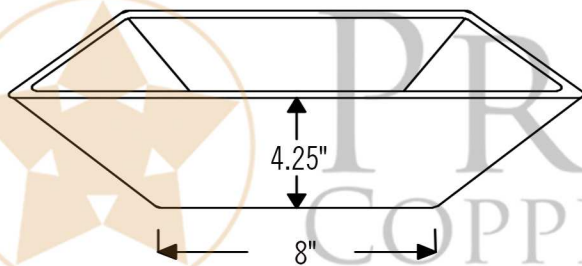

PREMIER
COPPER PRODUCTS

MODEL NUMBER: PVMRECEN

- Description: Modern Rectangle Hand Forged Old World Copper Vessel Sink
- Outer Dimensions: 17" x 13" x 4.25"
- Drain Opening: 1.5"
- Finish: Electroless Nickel

CODE/STANDARD COMPLIANCE

* IAPMO/cUPC LISTED

* EN: Electroless Nickel

THIS PRODUCT IS HAND CRAFTED, SMALL VARIANCES IN COLOR AND SIZE MAY OCCUR.
DO NOT MAKE ANY INSTALLATION CUTS UNTIL YOU RECEIVE YOUR ITEM(S).