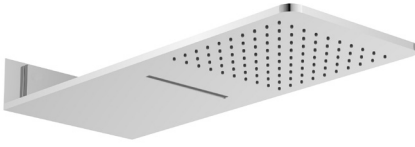

# G-8226

Aqua-Sense Collection  
Dual-Function Water Feature

## Product Features

- Stainless Steel
- Wall-mounted installation
- Rainfall and cascade functions
- Functions may be used separately or simultaneously
- Rainfall flow rate ~2.0 gpm
- Cascade flow rate ~2.0 gpm
- 100 no-clog, easy clean rubber water nozzles

## Available Finishes

- Polished Chrome  
G-8226-PC