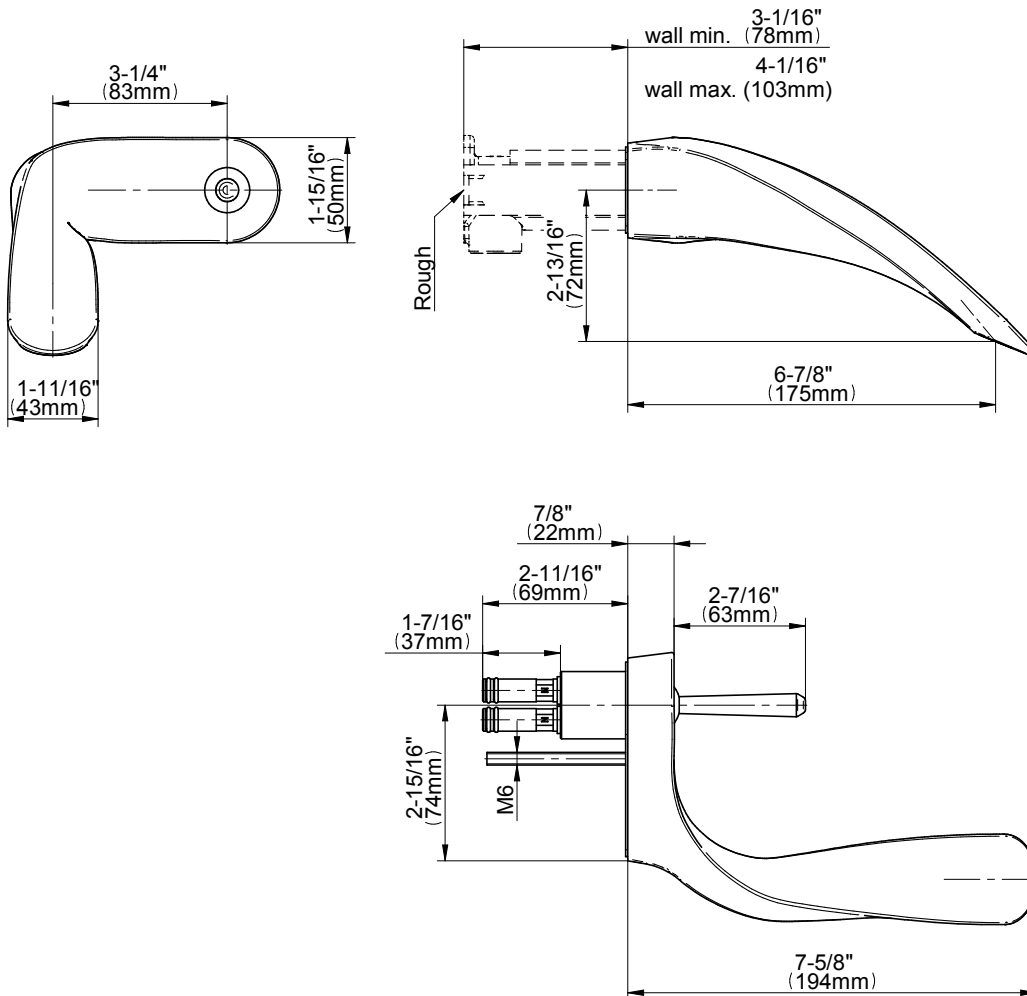

The measurements shown are for reference only. Products and specifications shown are subject to change without notice. Revised 2/2017.

www.graff-faucets.com | phone: 800-954-4723