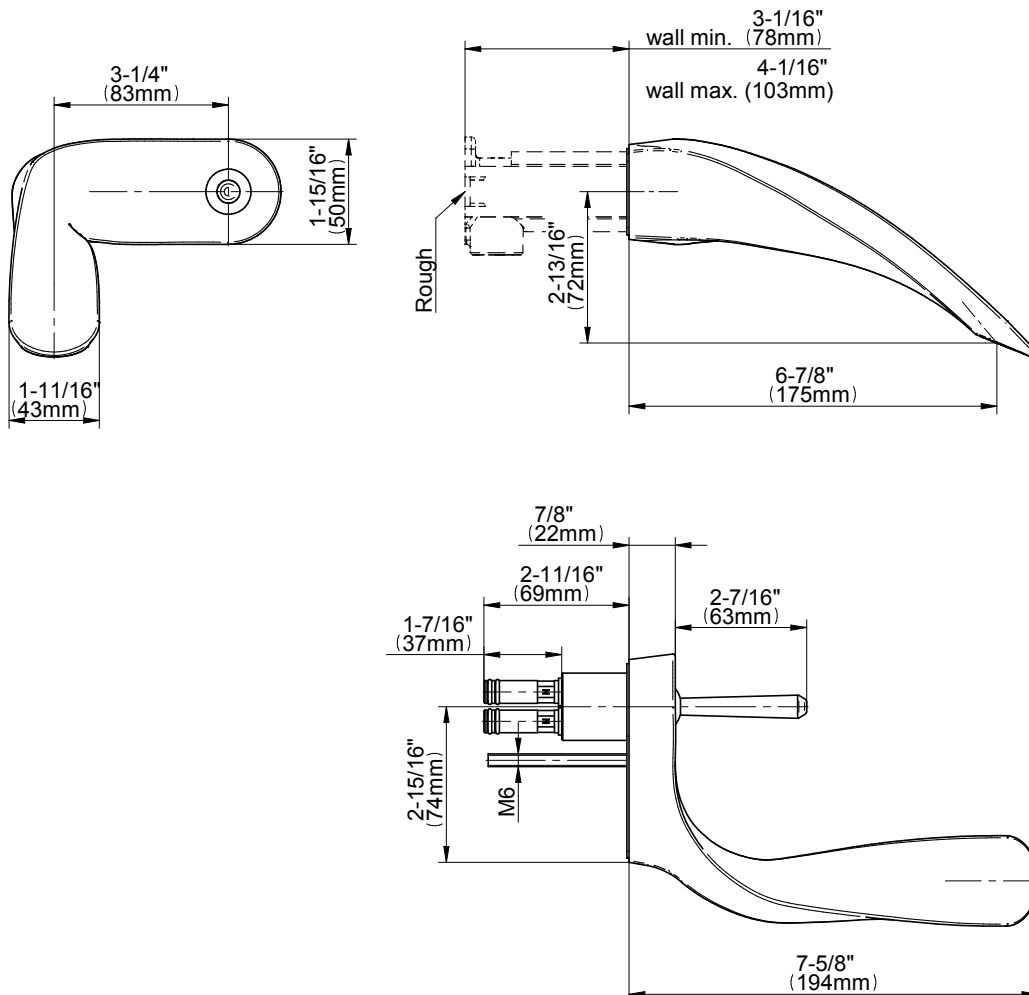

The measurements shown are for reference only. Products and specifications shown are subject to change without notice. Revised 2/2017.

www.graff-faucets.com | phone: 800-954-4723