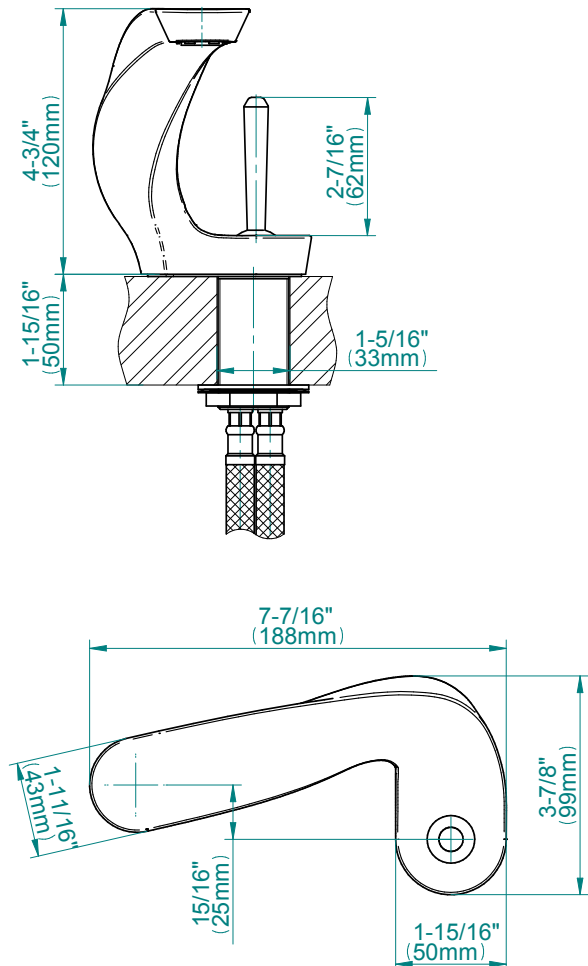

The measurements shown are for reference only. Products and specifications shown are subject to change without notice. Revised 2/2017.

www.graff-faucets.com | phone: 800-954-4723