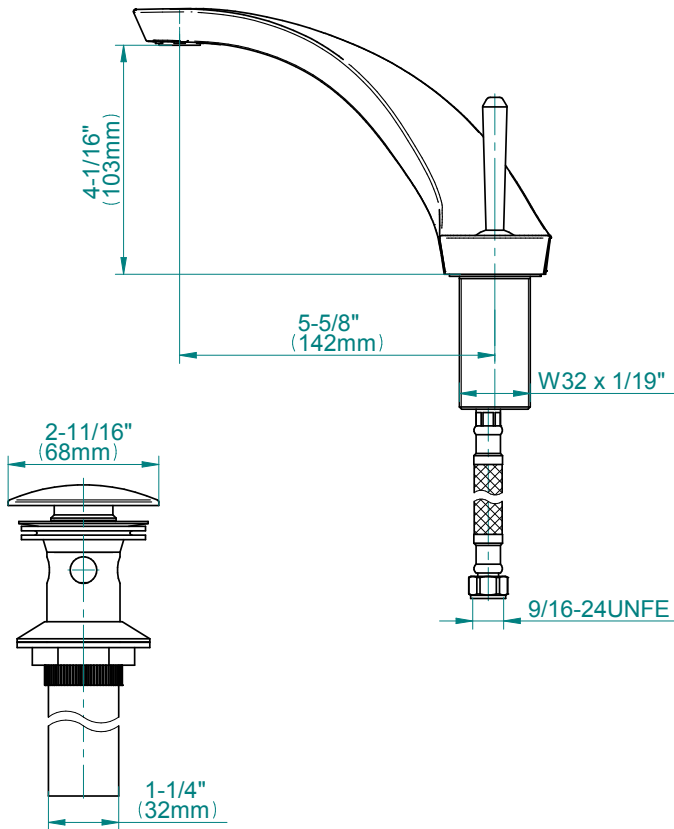

The measurements shown are for reference only. Products and specifications shown are subject to change without notice. Revised 2/2017.

www.graff-faucets.com | phone: 800-954-4723