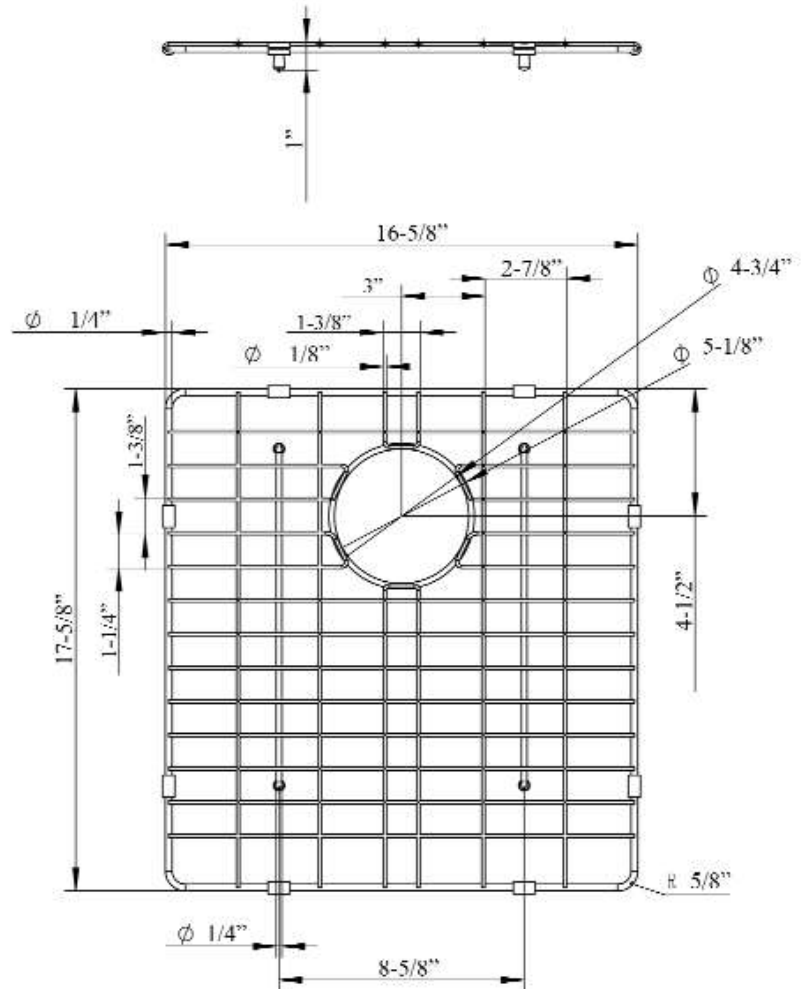

# PSSSB2088 WIRE GRID

Cat. No.  
PSSSB2088-WIRE

D: 17-<sup>5</sup>/<sub>8</sub>"  
W: 16-<sup>5</sup>/<sub>8</sub>"  
H: 1/4"

Drain Hole : 4-<sup>3</sup>/<sub>4</sub>"

**WARNING:** This product can expose you to chemicals, including chromium, which is known to the state of California to cause cancer and birth defects or other reproductive harm.  
For more information go to [www.P65Warnings.ca.gov](http://www.P65Warnings.ca.gov)

## Features:

- ▶ Fits bottom of PSSSB2088 prep sink
- ▶ Rubber Feet Covers Included

## Finishes:

**SS** Stainless Steel

Dimensions and specifications subject to change without notice.