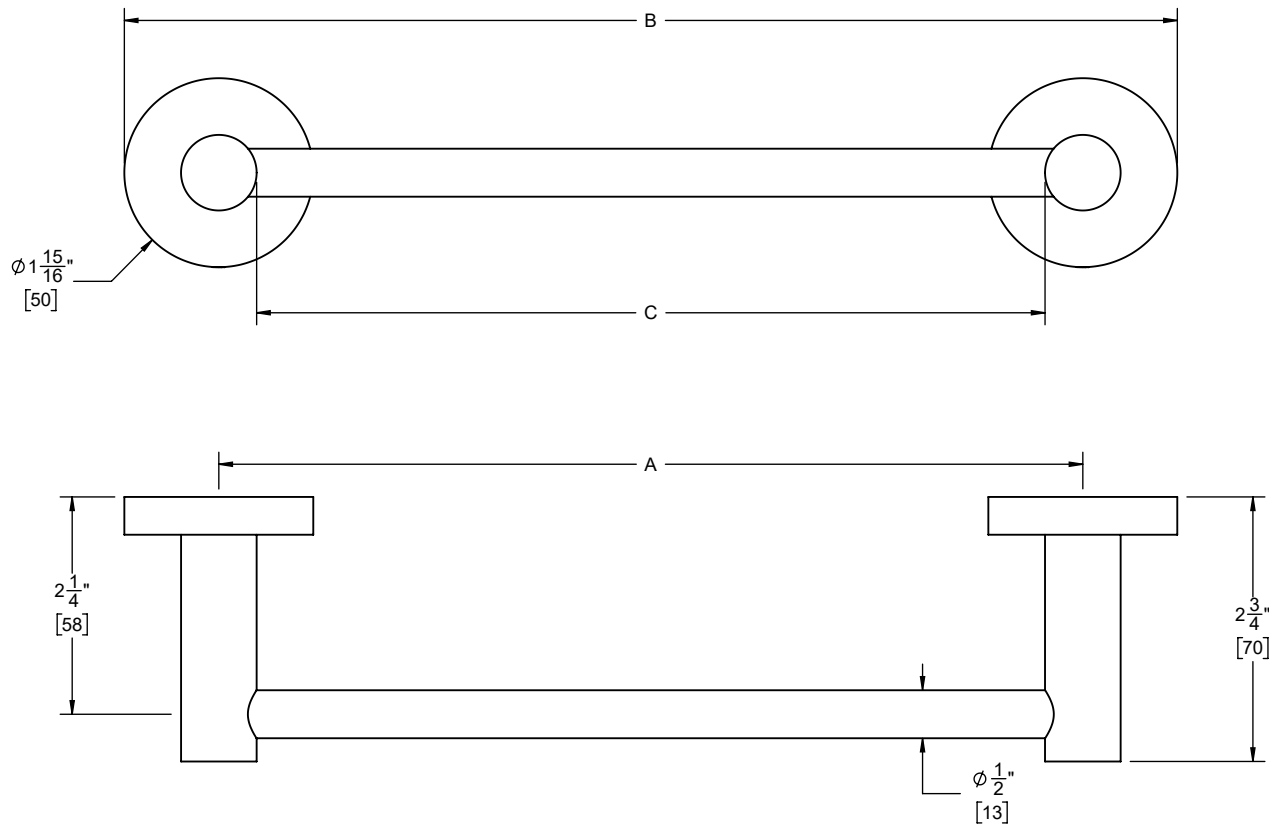

California Faucets®

D Street™

TOWEL BAR

Features

- Available in 28 finishes including 13 PVD finishes
- All brass construction
- All mounting hardware included

52-9
52-18
52-24
52-30

Codes/Standards

Product meets or exceeds the following:

- None applicable

Finish -
* Graphite

SKU	A	B	C
52-9	9" [229]	10 ¹⁵ / ₁₆ " [279]	8 ³ / ₁₆ " [209]
52-18	18" [457]	19 ¹⁵ / ₁₆ " [507]	17 ³ / ₁₆ " [437]
52-24	24" [610]	26" [660]	23 ³ / ₁₆ " [589]
52-30	30" [762]	31 ¹⁵ / ₁₆ " [812]	29 ³ / ₁₆ " [741]

	(4X) 8 X 1-1/2" PHILLIPS HEAD SCREW
	(4X) 1 X 3/8" WALL ANCHOR

DIMENSIONS SHOWN TO NEAREST 1/16"
[DIMENSIONS SHOWN TO NEAREST 1MM]

SPECIFICATIONS SUBJECT TO CHANGE WITHOUT NOTICE