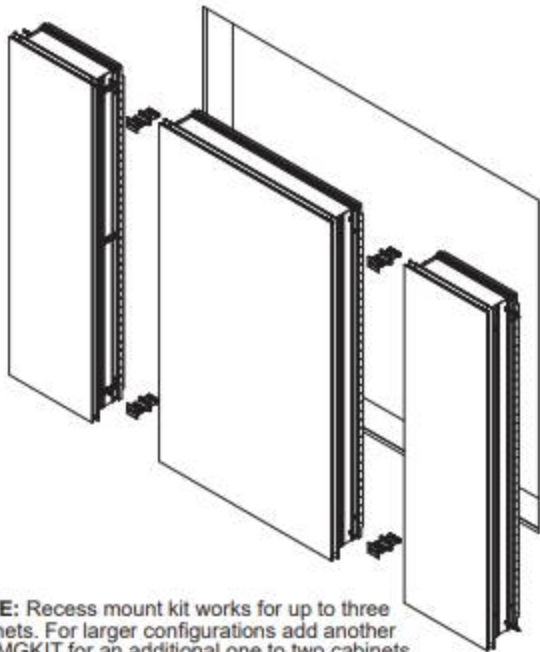

Ganging-Recess Mount Kit
P2RMGKIT

NOTE: Recess mount kit works for up to three cabinets. For larger configurations add another P2RMGKIT for an additional one to two cabinets.