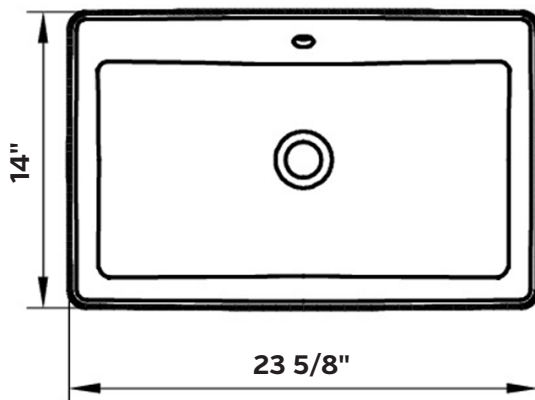

Construction
Fireclay

Drillings
No Faucet Hole

With overflow hole

Colours
Gloss White

Note
Rough-in dimensions may vary +/- 1/2" and are subject to change. No responsibility is assumed by Cheviot Products Inc. One Year Limited Warranty against manufacturer's defects.

#1291-WH Shown

NUO 2 Vessel Sink

#1291 | 23 5/8" x 14" x 6 1/8"

Cheviot Products fireclay lavatories are finely crafted for outstanding beauty and practicality. Fired onto each sink is a fine glaze of powdered glass to ensure a lifetime of durability, ease of cleaning, and resistance to bacteria and other microbes.