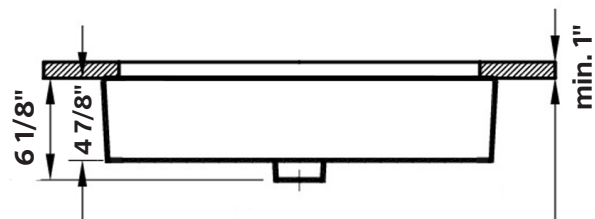

Construction
Fireclay

Drillings
No Faucet Hole

With overflow hole

Colours
Gloss White

Note
Rough-in dimensions may vary +/- 1/2" and are subject to change. No responsibility is assumed by Cheviot Products Inc. One Year Limited Warranty against manufacturer's defects.

#1291-WH Shown

NUO 2 Vessel Sink

#1291 | 23 5/8" x 14" x 6 1/8"

Cheviot Products fireclay lavatories are finely crafted for outstanding beauty and practicality. Fired onto each sink is a fine glaze of powdered glass to ensure a lifetime of durability, ease of cleaning, and resistance to bacteria and other microbes.