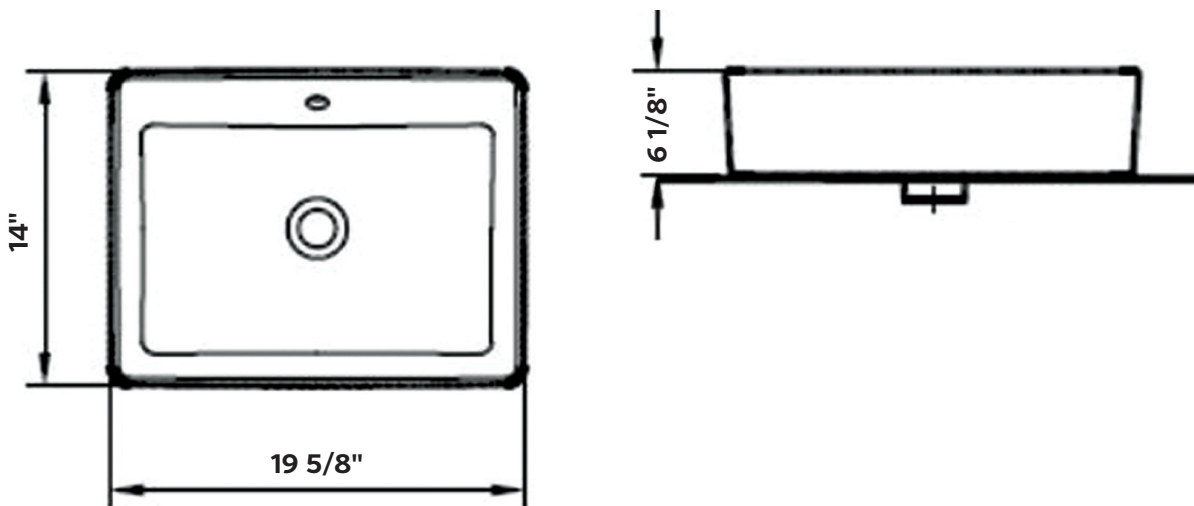

#1290-WH Shown

NUO 2 Vessel Sink

#1290 | 19 5/8" x 14" x 6 1/8"

Cheviot Products fireclay lavatories are finely crafted for outstanding beauty and practicality. Fired onto each sink is a fine glaze of powdered glass to ensure a lifetime of durability, ease of cleaning, and resistance to bacteria and other microbes.

Construction
Fireclay

Drillings
No Faucet Hole

With overflow hole

Colours
Gloss White

Note
Rough-in dimensions may vary +/- 1/2" and are subject to change. No responsibility is assumed by Cheviot Products Inc. One Year Limited Warranty against manufacturer's defects.

#1291-WH Shown

NUO 2 Vessel Sink

#1291 | 23 5/8" x 14" x 6 1/8"

Cheviot Products fireclay lavatories are finely crafted for outstanding beauty and practicality. Fired onto each sink is a fine glaze of powdered glass to ensure a lifetime of durability, ease of cleaning, and resistance to bacteria and other microbes.