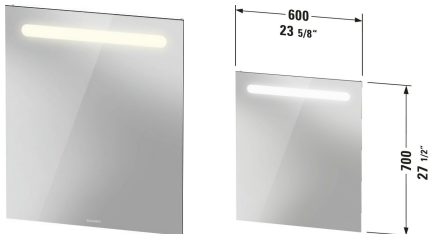

Duravit No.1 Mirror # N17951000006000

| < 23 5/8 " > |

Mirror	Dimension	Weight	Order number
White Matte, Version: Good, Illuminant: LED frame light field Top, 5 Watt, Light Activation Type: Switch, External Outside, 4,000 Kelvin, Service life of illuminant: > 30000 h, Replaceable Light: No, Energy efficiency class C			
Colors			
M00 White matt			
Variant			
	23 5/8 "x27 1/2 "	11.023 lb	N17951000006000