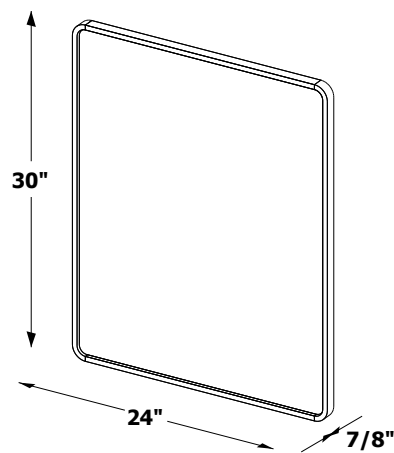

WETSTYLE cannot be held responsible for any technical errors and reserves the right to make revisions without notice.

Approximate measurement. The manufacturer accept 1/4" (6.35mm) variance.

www.WETSTYLE.COM - Montreal - Canada
Tel. 1 888.536.9001 - service@wetstyle.com

WET
STYLE