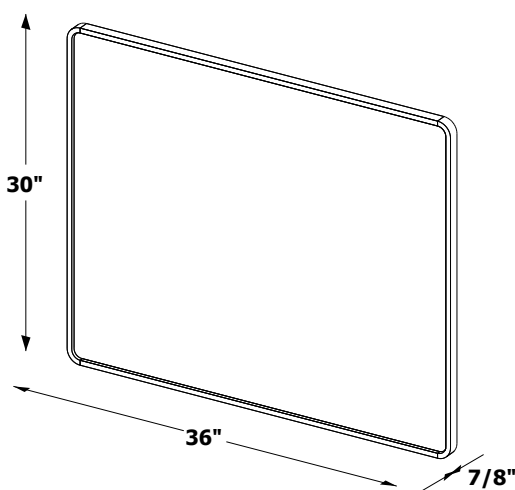

WETSTYLE cannot be held responsible for any technical errors and reserves the right to make revisions without notice.

Approximate measurement. The manufacturer accept 1/4" (6.35mm) variance.

www.WETSTYLE.COM - Montreal - Canada
Tel. 1 888.536.9001 - service@wetstyle.com

WET
STYLE