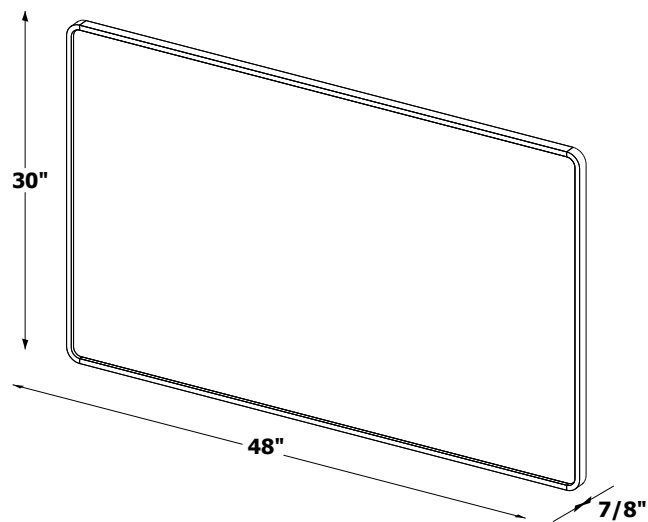

WETSTYLE cannot be held responsible for any technical errors and reserves the right to make revisions without notice.

Approximate measurement. The manufacturer accept $\frac{1}{4}$ " (6.35mm) variance.

www.WETSTYLE.COM - Montreal - Canada
Tel. 1 888.536.9001 - service@wetstyle.com