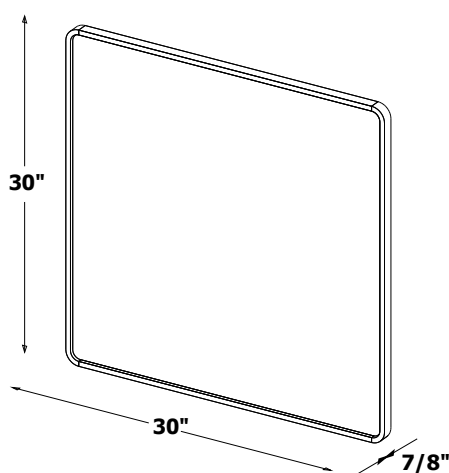

WETSTYLE cannot be held responsible for any technical errors and reserves the right to make revisions without notice.

Approximate measurement. The manufacturer accept 1/4" (6.35mm) variance.

www.WETSTYLE.COM - Montreal - Canada
Tel. 1 888.536.9001 - service@wetstyle.com