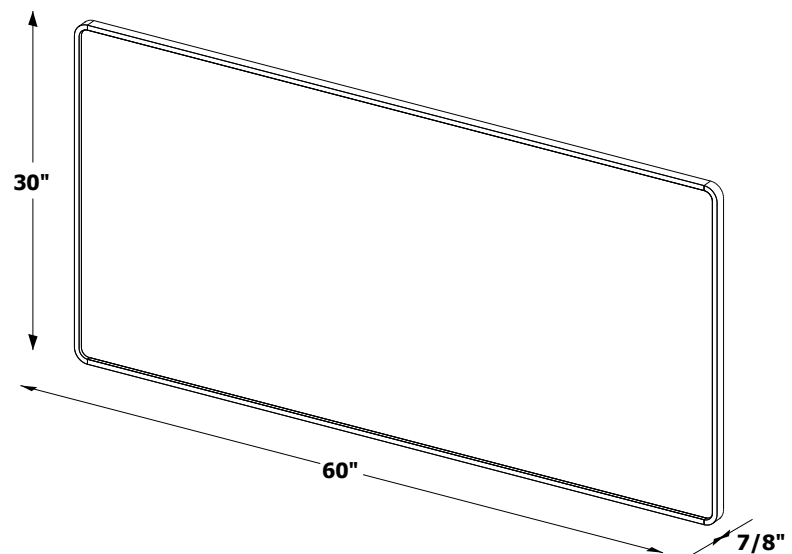

WETSTYLE cannot be held responsible for any technical errors and reserves the right to make revisions without notice.

Approximate measurement. The manufacturer accept $\frac{1}{4}$ " (6.35mm) variance.

www.WETSTYLE.COM - Montreal - Canada
Tel. 1 888.536.9001 - service@wetstyle.com

WET
STYLE