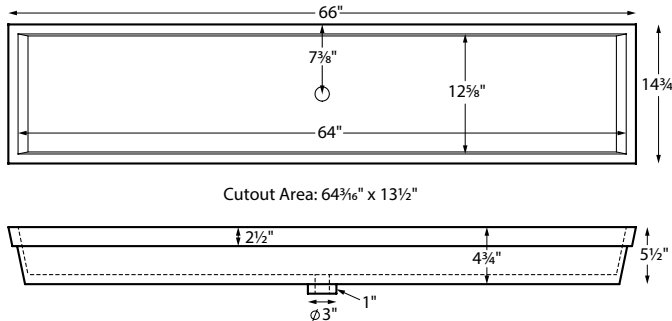

Petra 12 SR is a single-drain semi-recessed sink.

Petra 12 SR

Model # MTCS-756

66" x 14.75" x 2.5" (5.5")

Installation: semi-recessed or undermount

Lead Time - 10 Business Days

SINK AND OPTIONS PRICING

Part # MTCS-756 \$1,550

Drain Kits - see p. F-32 for available models.

Teak Sink Tray - \$145 *choose from:*

Slatted - Part # TKST1 (shown)

Solid - Part # TKST2

- Can be used as a resting place for grooming articles and toiletries.

NOTES: SINK IS SEMI-RECESSED. SINK MUST BE MEASURED ON-SITE TO ENSURE ACCURATE DIMENSIONS OF HOLE CUT-OUT.

Measurements are ±1/2" and are subject to change without notice. Data herein supersedes all previous prior to publication date indicated below.

*Also available, **Petra Counter-Sink**, featuring custom-size countertop with integrated bowl. Choose from 11 bowl variations. Petra Counter-Sink 12 shown below, available only as a single bowl. See model overview on page F-36a.*