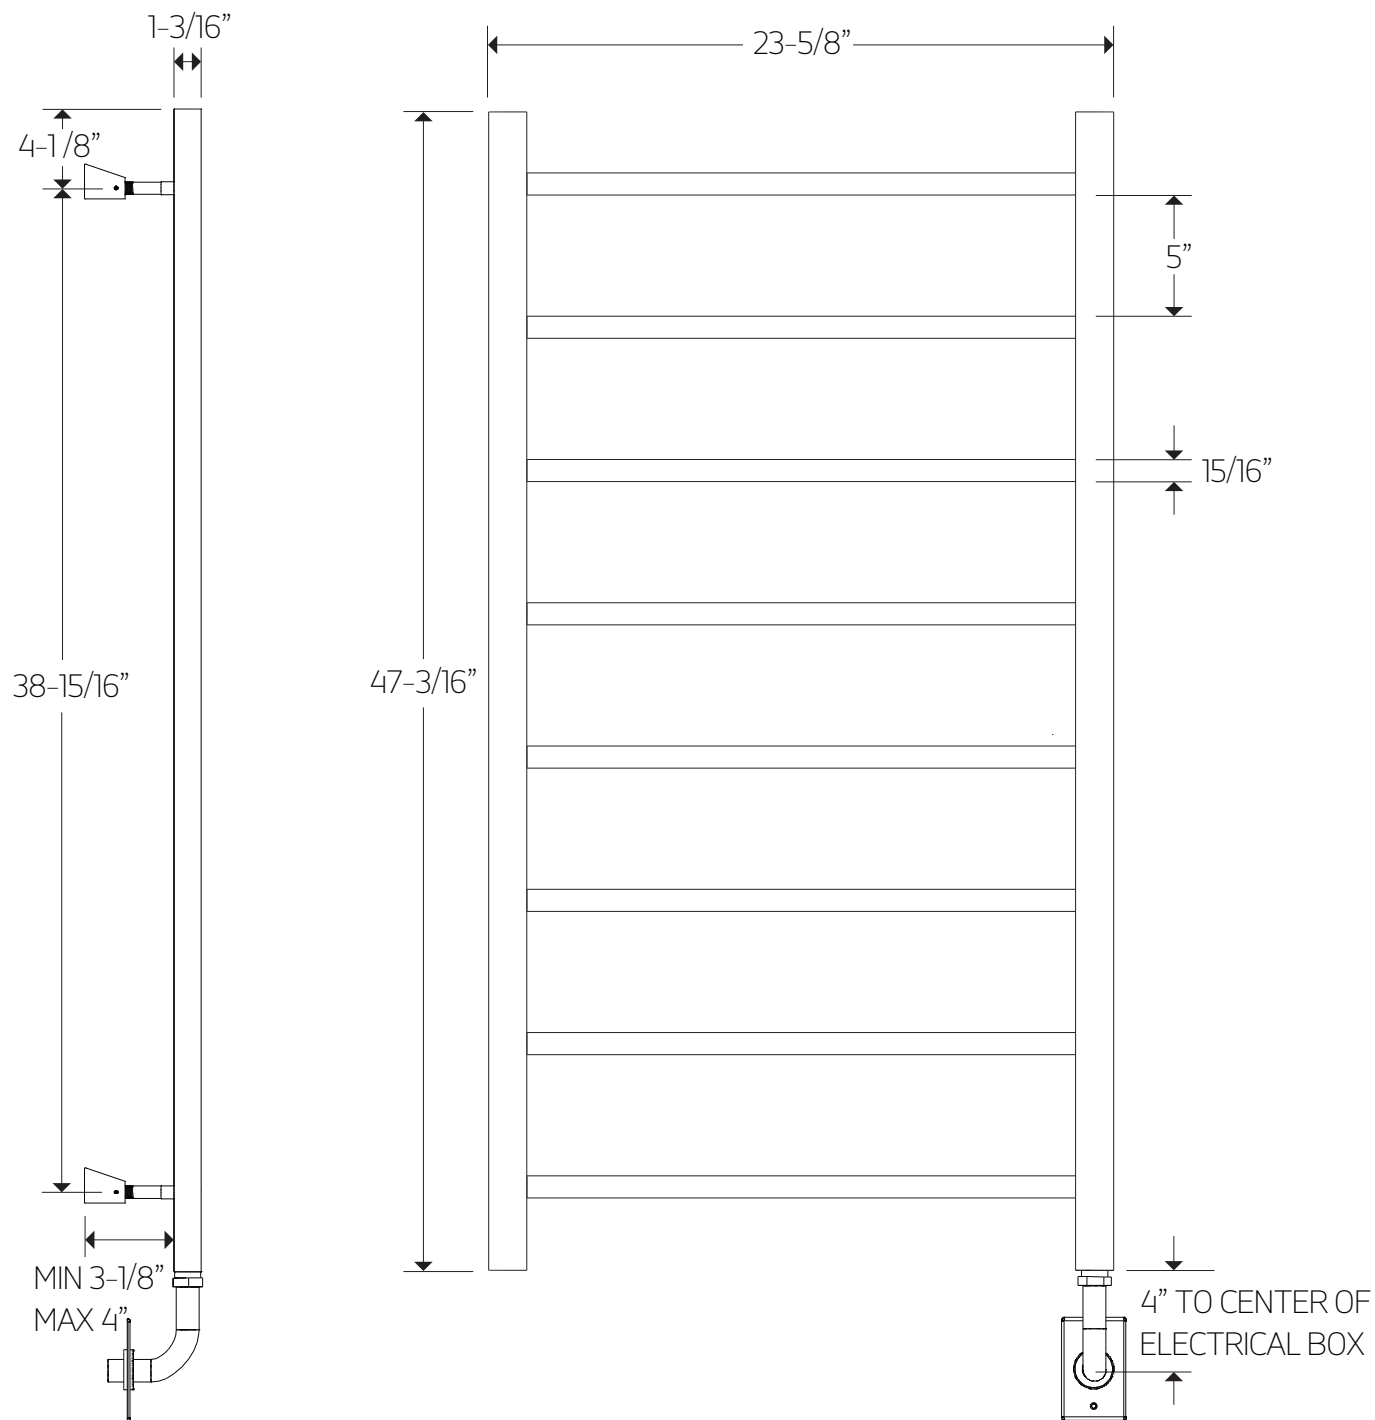

MR12060W

TECHNICAL DATA SHEET

ryton towel warmer,
hardwired

artos

MR12060W

ryton towel warmer,
hardwired

OPERATING SPECIFICATIONS

FEATURES

Towel warming, drying and auxiliary heating.

ELEMENT

300W, 110V

CODES

UL Approved
CSA-US Approved

REQUIREMENTS

The towel warmer must be installed so that the Element is at the bottom.