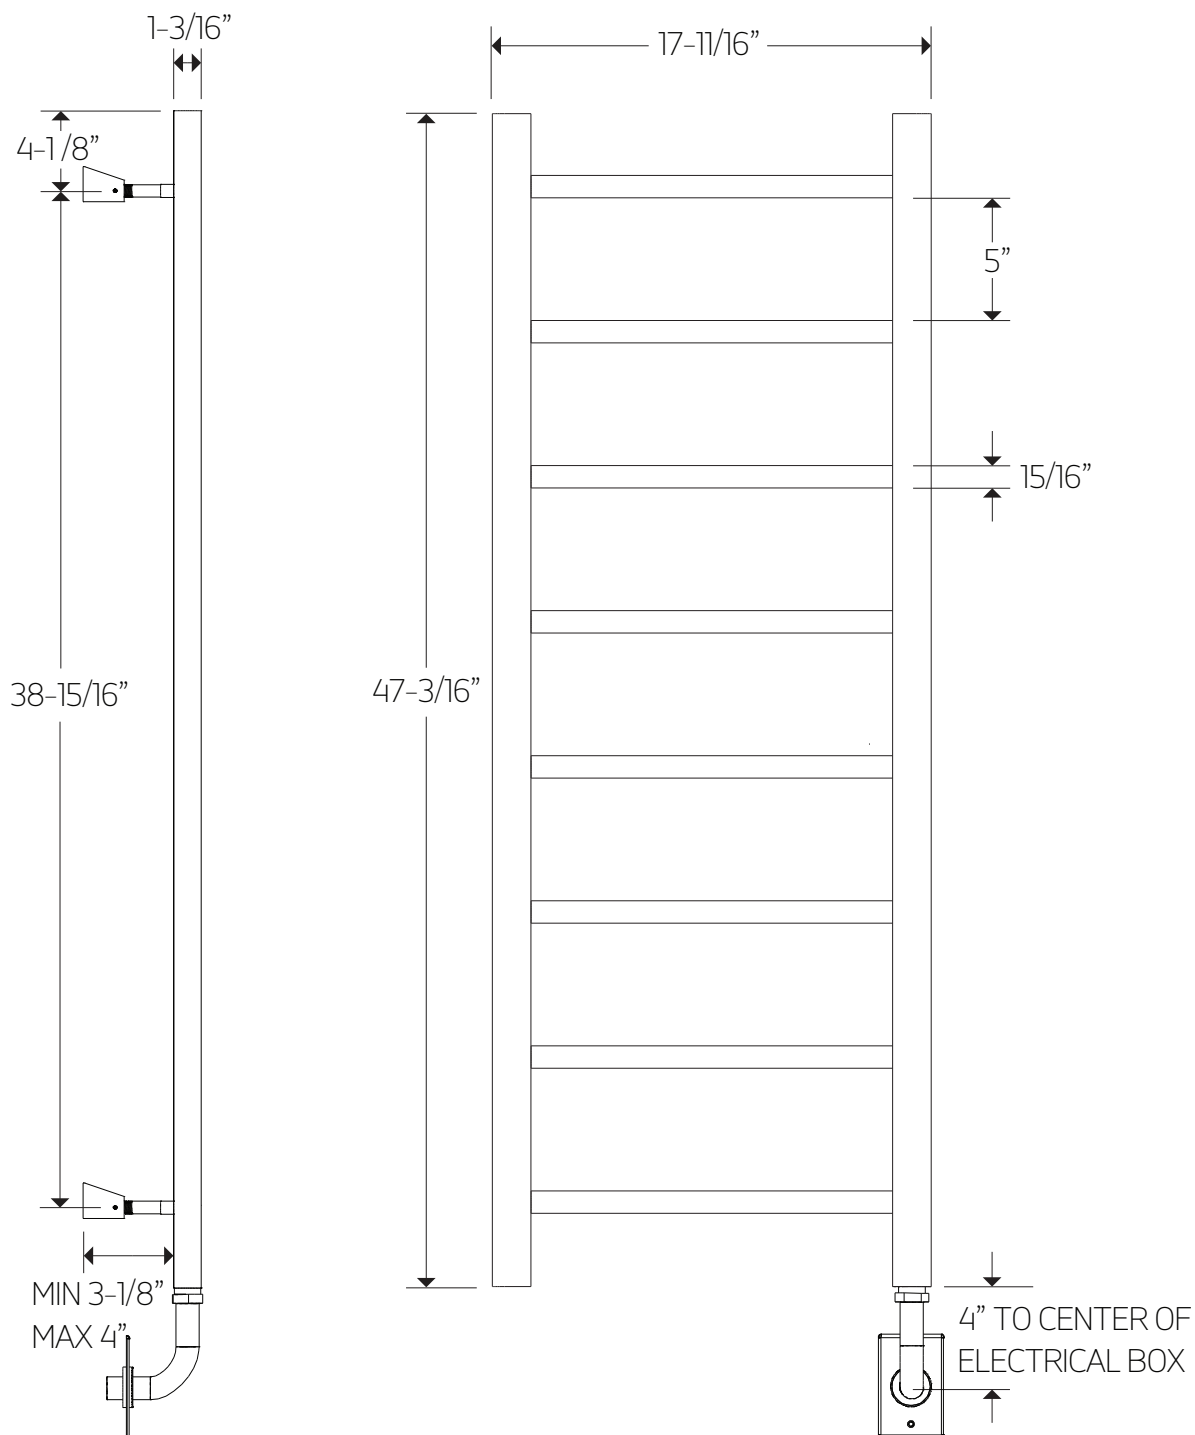

MR12045W

TECHNICAL DATA SHEET

ryton towel warmer,
hardwired

artos

MR12045W

ryton towel warmer,
hardwired

OPERATING SPECIFICATIONS

FEATURES

Towel warming, drying and auxiliary heating.

ELEMENT

300W, 110V

CODES

UL Approved
CSA-US Approved

REQUIREMENTS

The towel warmer must be installed so that the Element is at the bottom.