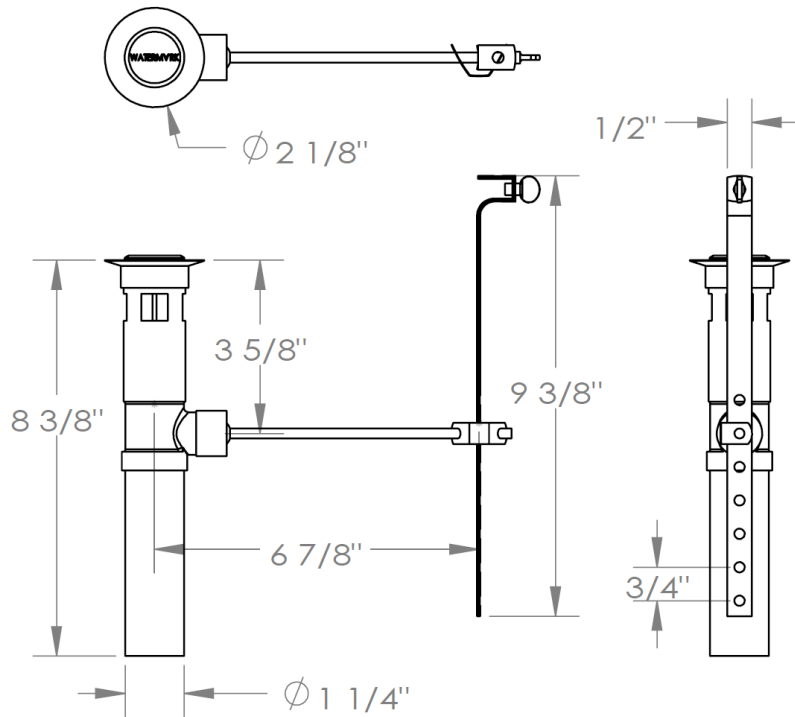

**MPU7(PL)**

Pop-Up Lavatory Drain with Overflow  
(PL - Entire Assembly Gets Plated)

**WATERMARK** DESIGNS 8/5/2015