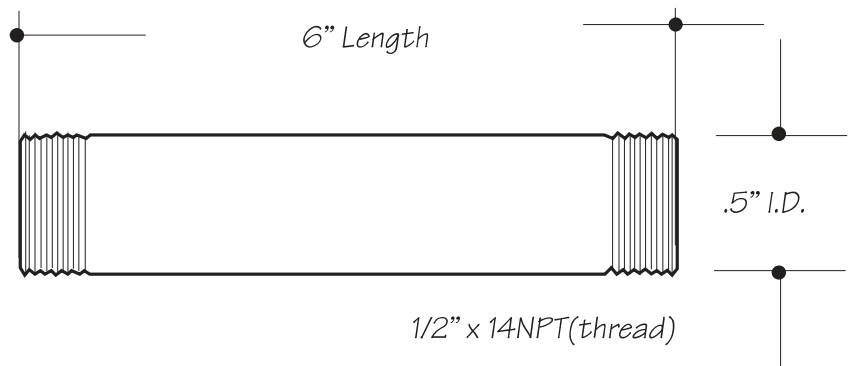

INSTALLATION DIMENSIONS

This model offers you the following features & benefits:

- Plated Brass Nipple
- 1/2" x 6" Pipe Nipple both ends threaded
- Available in 21 finishes
 - CPB - Polished Chrome
 - SC - Satin Chrome
 - PN - Polished Nickel
 - BRN - Brushed Nickel
 - PEW - Pewter
 - PRN - Pearl Nickel
 - AB - Antique Brass
 - SB - Satin Brass
 - PVD - Polished Brass
 - WB - Weathered Brass
 - WCP - Weathered Copper
 - ACP - Antique Copper
 - PCP - Polished Copper
 - ORB - Oil Rubbed Bronze
 - VB - Venetian Bronze*
 - PVDBB - Brushed Bronze
 - TB - Tuscan Brass
 - MB - Matte Black
 - FG - French Gold
 - GPB - Polished Gold
 - SG - Satin Gold