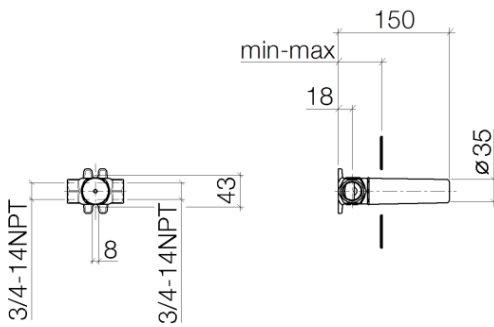

Wall valve clockwise closing 3/4" -

35 622 970

- red brass, lead-free
- female thread 3/4" connection
- head part with cut-to-length spindle and sleeve
- dust cover
- anti-water packing

| | min | max |
|------------------|-----|-----|
| Square | 60 | 115 |
| Square Exclusive | 60 | 115 |
| CULT | 60 | 120 |
| Madison | 60 | 120 |
| Source | 60 | 120 |
| Soul | 60 | 125 |
| LULU | 60 | 135 |
| Modern | | |
| Tara.Logic | 60 | 125 |
| Meta.02 | 60 | 125 |
| L'Aura | 60 | 125 |
| Circle | 60 | 140 |
| Madison Flair | 60 | 140 |
| Just | 60 | 140 |
| Vaia | 61 | 132 |
| Domicil | 65 | 115 |
| LaFleur | 75 | 140 |
| Supernova | 75 | 140 |
| Symetrics | 75 | 140 |
| Deque | 75 | 140 |
| Tara. | 75 | 140 |
| MEM | 95 | 140 |
| CL.1 | 95 | 140 |