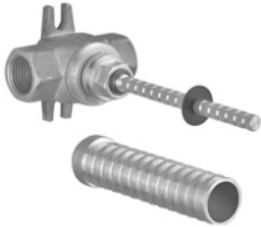

Wall valve clockwise closing 3/4" -

35 622 970

- red brass, lead-free
- female thread 3/4" connection
- head part with cut-to-length spindle and sleeve
- dust cover
- anti-water packing

| | min | max |
|------------------|-----|-----|
| Square | 60 | 115 |
| Square Exclusive | 60 | 115 |
| CULT | 60 | 120 |
| Madison | 60 | 120 |
| Source | 60 | 120 |
| Soul | 60 | 125 |
| LULU | 60 | 135 |
| Modern | | |
| Tara.Logic | 60 | 125 |
| Meta.02 | 60 | 125 |
| L'Aura | 60 | 125 |
| Circle | 60 | 140 |
| Madison Flair | 60 | 140 |
| Just | 60 | 140 |
| Vaia | 61 | 132 |
| Domicil | 65 | 115 |
| LaFleur | 75 | 140 |
| Supernova | 75 | 140 |
| Symetrics | 75 | 140 |
| Deque | 75 | 140 |
| Tara. | 75 | 140 |
| MEM | 95 | 140 |
| CL.1 | 95 | 140 |