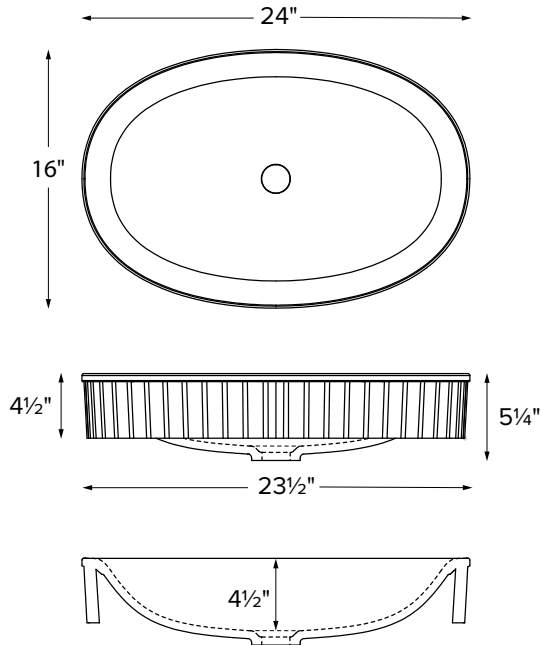

Bowie SR

The top 4½" of the semi-recessed sink will rest on the vanity.

Due to its handcrafted nature, always measure sink on-site to ensure cut-out accuracy.

MODEL 725
24" x 16" x 5.25"
SEMI-RECESSED
<b>SculptureStone®</b>
24 lbs / 11 kg

• Before discarding packaging, check for accessories that may be inside.  
 • All product measurements are ±1/2".  
 • Specifications and configurations are subject to change without notice.  
 • Measurements herein supersede all others published prior to publication date below.