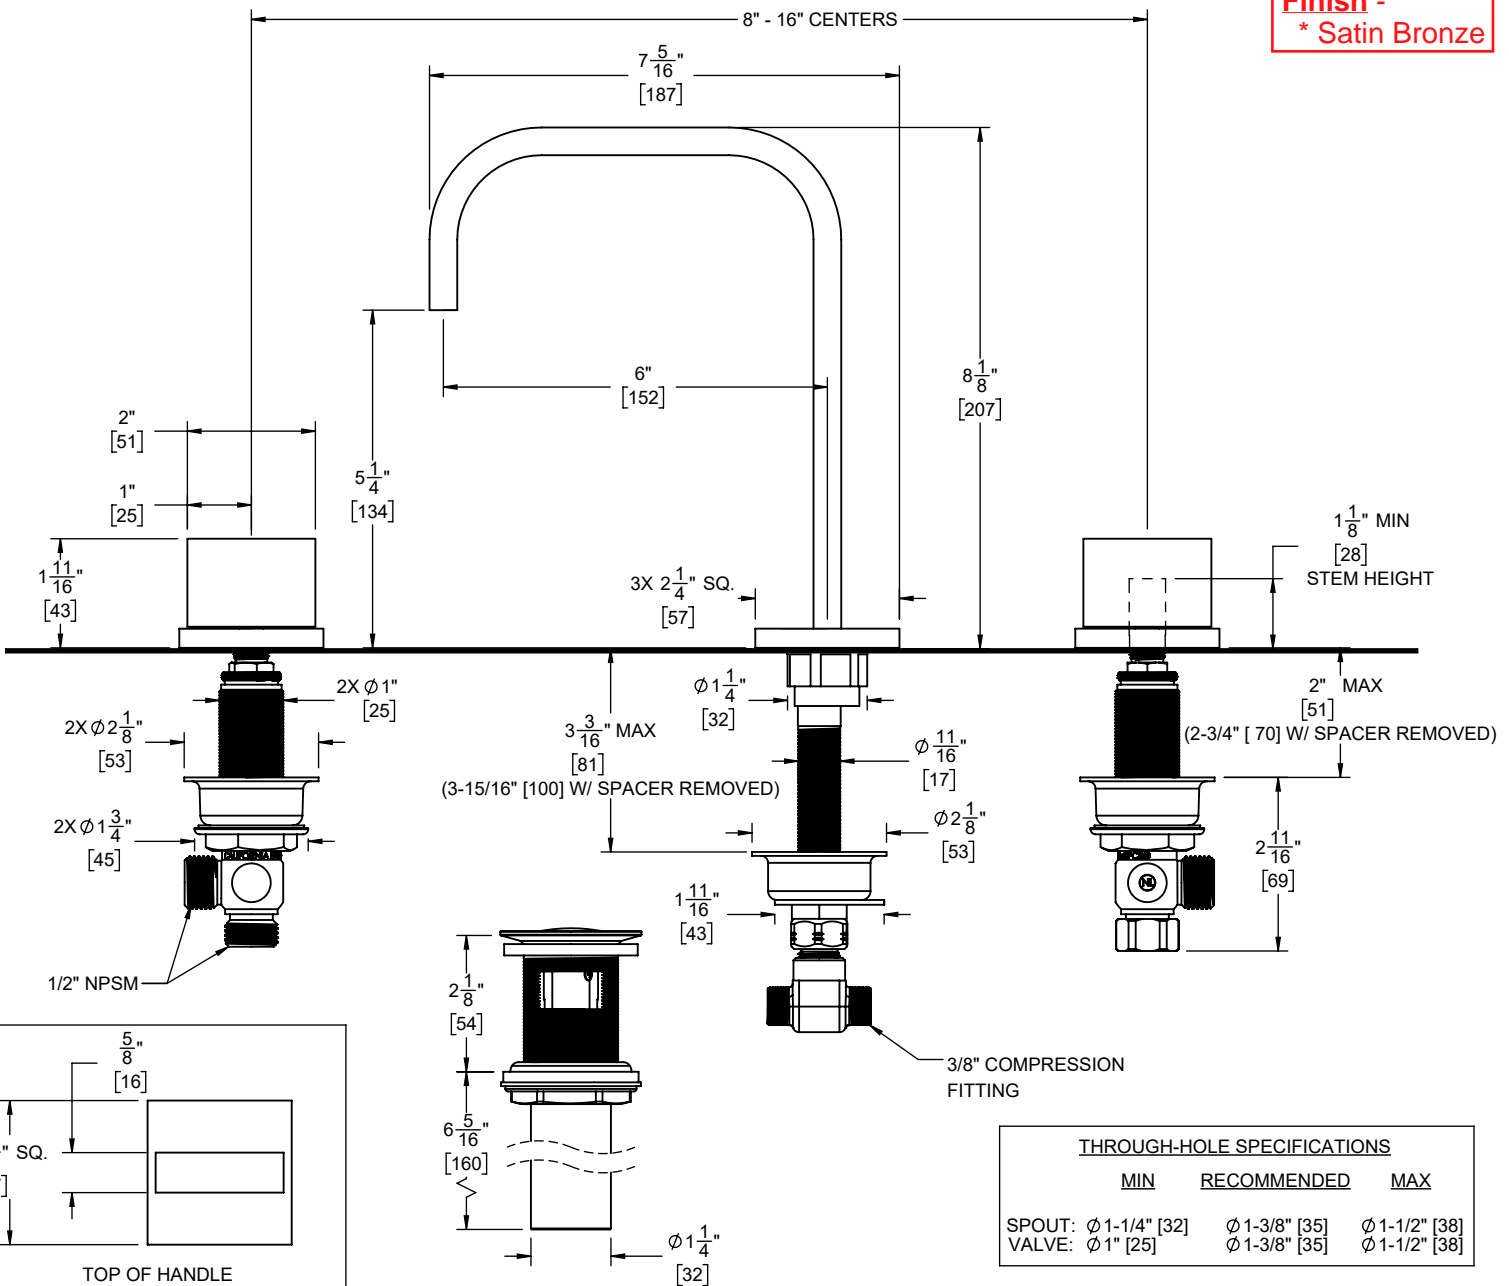

### Features

- Over 28 finishes including 13 PVD finishes
- All brass construction
- 6" [152] spout center to center
- 1/4 turn ceramic disc cartridge(s)
- Flexible braided hoses for ease of installation
- $\varnothing$  1-1/4" all brass touch style pop up drain assembly
- 1.2 gpm (4.5 L/min) max flow rate

**Finish -**  
**\* Satin Bronze**

SPECIFICATIONS SUBJECT TO CHANGE WITHOUT NOTICE

DIMENSIONS SHOWN TO NEAREST 1/16"  
[DIMENSIONS SHOWN TO NEAREST 1mm]