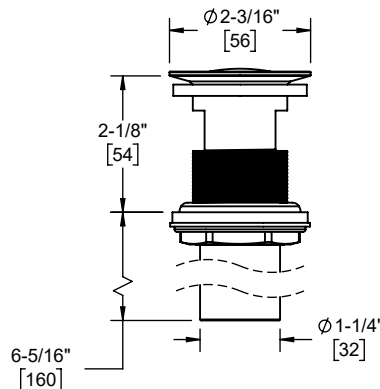

**Codes/Standards Applicable**

Product meets or exceeds the following:

- ASME A112.18.1/CSA B125.1
- NSF 61, NSF 372, CEC & DOE
- EPA WaterSense
- Commonwealth of MA
- ADA compliant (lever handles only)

3002K shown

**3002**  
**3002K**  
**3002F**  
**3002T**  
**3002X**  
**3002XK**  
**3002XF**  
**3002XT**

**Finish -**  
 \* Burnished Brass Uncoated

	Through-Hole Specifications		
	Min	Recommended	Max
Spout:	$\Phi$ 1" [25]	$\Phi$ 1-3/8" [35]	$\Phi$ 1-1/2" [38]
Valve:	$\Phi$ 1-1/4" [32]	$\Phi$ 1-3/8" [35]	$\Phi$ 1-1/2" [38]

Dimensions are inches, rounded to 1/16"  
 [Dimensions in brackets are mm, rounded to 1mm]

Specifications subject to change without notice