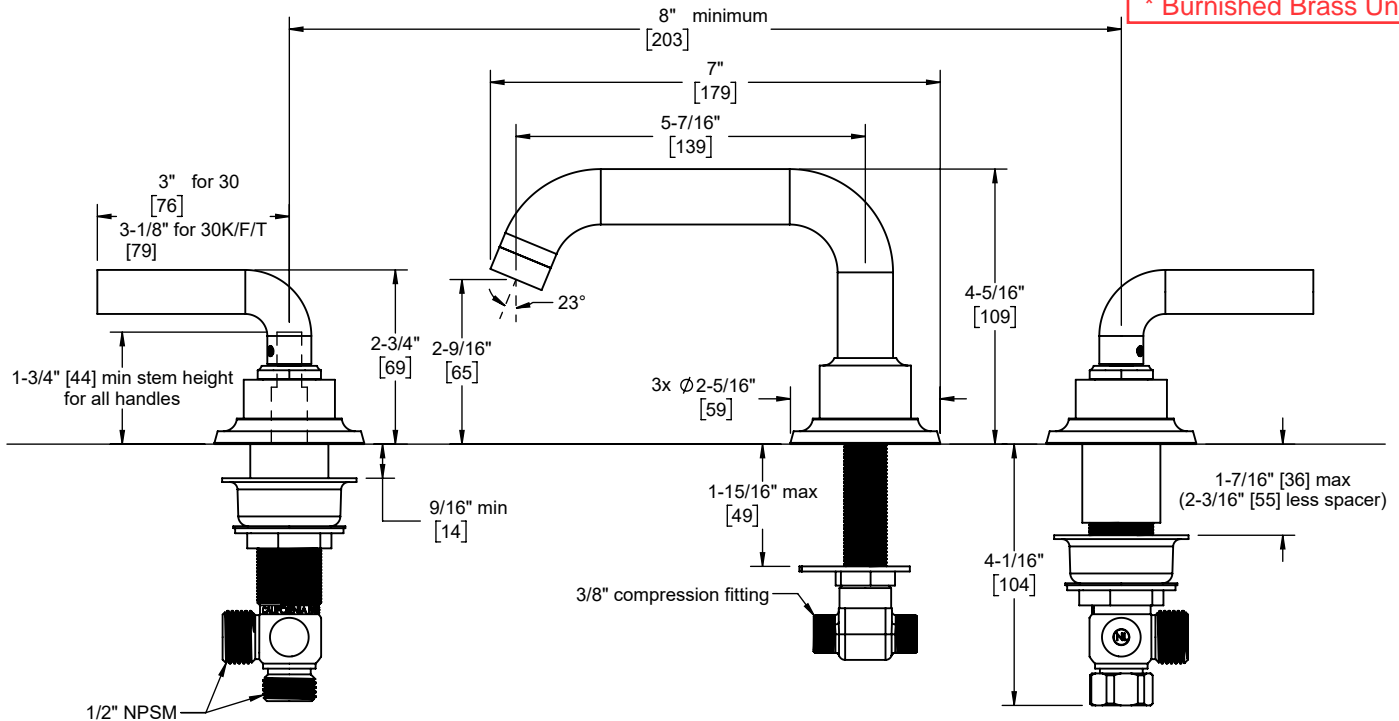

California Faucets®

2x Faucet

**Descanso®**

Widespread Lavatory Faucet

**Features**

- 25+ artisan finishes including 12 PVD finishes
- All brass construction
- 1/4 turn ceramic disc cartridge(s)
- Flexible braided hoses for ease of installation
- $\Phi$  1-1/4" all brass touch style pop up drain assembly
- 1.2gpm (4.5 L/min) max flow rate

**Codes/Standards Applicable**

Product meets or exceeds the following:

- ASME A112.18.1/CSA B125.1
- NSF 61, NSF 372, CEC & DOE
- EPA WaterSense
- Commonwealth of MA
- ADA compliant (lever handles only)

3002K shown

**3002**  
**3002K**  
**3002F**  
**3002T**  
**3002X**  
**3002XK**  
**3002XF**  
**3002XT**

**Finish -**  
 \* Burnished Brass Uncoated

	Through-Hole Specifications		
	Min	Recommended	Max
Spout:	$\Phi$ 1" [25]	$\Phi$ 1-3/8" [35]	$\Phi$ 1-1/2" [38]
Valve:	$\Phi$ 1-1/4" [32]	$\Phi$ 1-3/8" [35]	$\Phi$ 1-1/2" [38]

Dimensions are inches, rounded to 1/16"  
 [Dimensions in brackets are mm, rounded to 1mm]

Specifications subject to change without notice