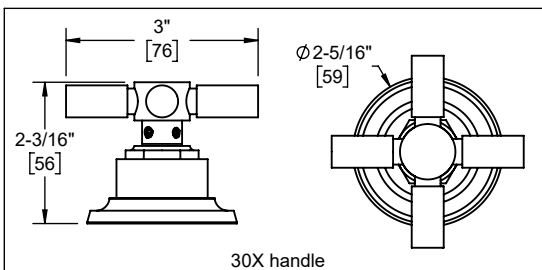

California Faucets®

2x Faucet

**Descanso®**

Widespread Lavatory Faucet

**Features**

- 25+ artisan finishes including 12 PVD finishes
- All brass construction
- 1/4 turn ceramic disc cartridge(s)
- Flexible braided hoses for ease of installation
- $\Phi$  1-1/4" all brass touch style pop up drain assembly
- 1.2gpm (4.5 L/min) max flow rate

3002K shown

**3002**  
**3002K**  
**3002F**  
**3002T**  
**3002X**  
**3002XK**  
**3002XF**  
**3002XT**

**Finish -**  
 \* Burnished Brass Uncoated

	Through-Hole Specifications		
	Min	Recommended	Max
Spout:	$\Phi$ 1" [25]	$\Phi$ 1-3/8" [35]	$\Phi$ 1-1/2" [38]
Valve:	$\Phi$ 1-1/4" [32]	$\Phi$ 1-3/8" [35]	$\Phi$ 1-1/2" [38]

Dimensions are inches, rounded to 1/16"  
 [Dimensions in brackets are mm, rounded to 1mm]

Specifications subject to change without notice