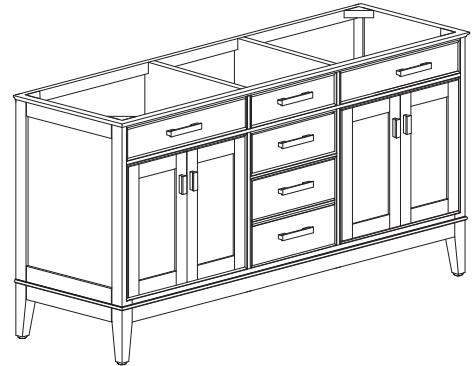

## Features

- Solid poplar wood frame, Birch veneer plywood
- 4 soft-close doors
- 3 soft-close drawers
- 2 interior shelves
- Brushed nickel finished hardware (LE)
- Old bronze finished hardware (TO)
- Vanity accomodates dual undermount sinks
- Adjustable height levelers

## Nominal Dimension

- 60W x 21D x 34H inches