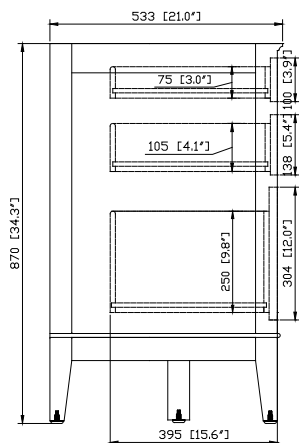

## Nominal Dimension

- 60W x 21D x 34H inches

## Components

Mirror	MADISON-M24-TO	MADISON-M28-TO	MADISON-M36-TO	MADISON-MC28-TO
	MADISON-M24-LE	MADISON-M28-LE	MADISON-M36-LE	MADISON-MC28-LE
Vanity Top	SUT61BK	SUT61CW	SUT61GB	
Sink	CUM18WT	CUM18LN		
Linen Tower	MADISON-LT24-TO	MADISON-LT24-LE		

## Product Diagrams

Front

Back

Side

Top