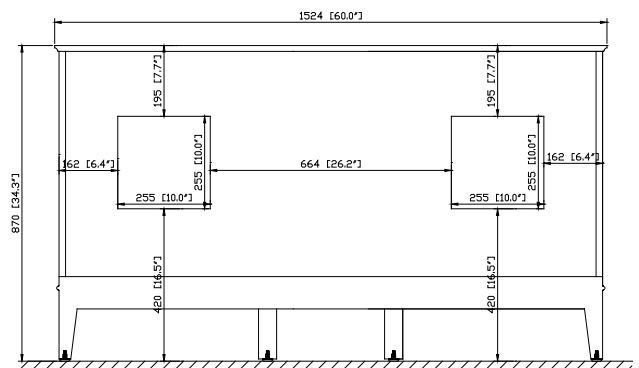

## Nominal Dimension

- 60W x 21D x 34H inches

## Components

Mirror	MADISON-M24-TO	MADISON-M28-TO	MADISON-M36-TO	MADISON-MC28-TO
	MADISON-M24-LE	MADISON-M28-LE	MADISON-M36-LE	MADISON-MC28-LE
Vanity Top	SUT61BK	SUT61CW	SUT61GB	
Sink	CUM18WT	CUM18LN		
Linen Tower	MADISON-LT24-TO	MADISON-LT24-LE		

## Product Diagrams

Front

Back

Side

Top