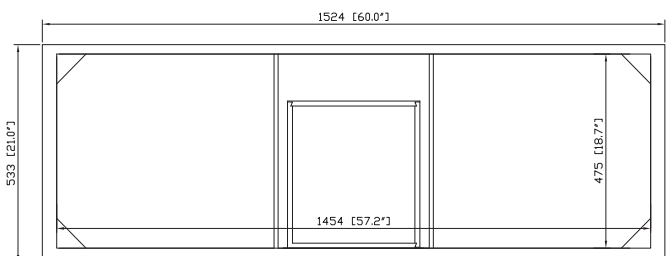

## Nominal Dimension

- 60W x 21D x 34H inches

## Product Diagrams

Front

Back

Side

Top