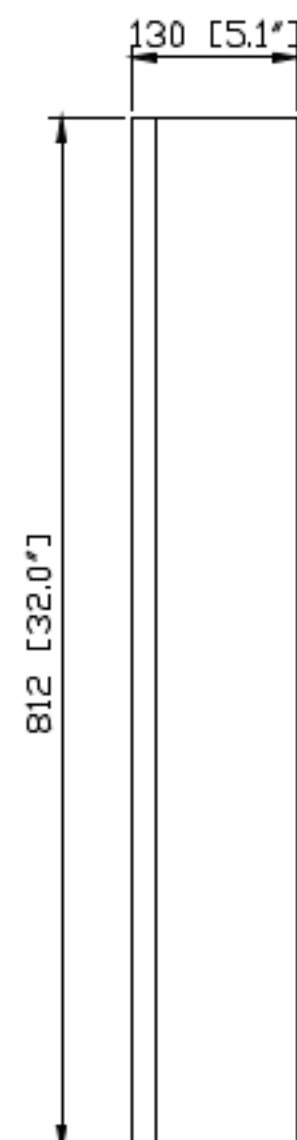

## Features

- Durable poplar wood frame
- Beveled-edge mirror
- 1 soft-close door
- 3 glass shelves inside
- Mirror backing inside cabinet
- Mirror cabinet hangs vertically
- Wall cleat for easy hanging and leveling

## Nominal Dimension

- 24W x 5.1D x 32H (inches)

## Related Items

Vanity	MADISON-TO	MADISON-LE	MADISON-WT
--------	------------	------------	------------

## Product Diagrams

Front

Back

Side

Top