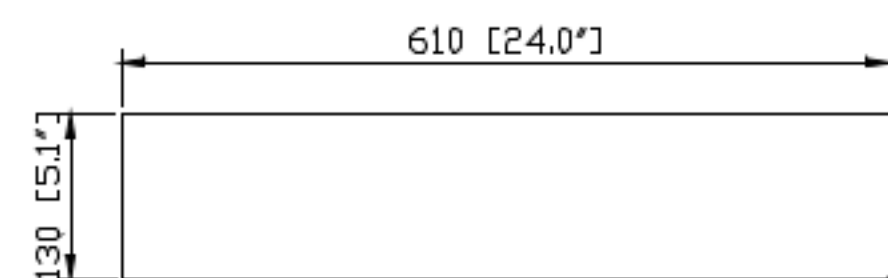

## Nominal Dimension

- 24W x 5.1D x 32H (inches)

## Related Items

Vanity	MADISON-TO	MADISON-LE	MADISON-WT
--------	------------	------------	------------

## Product Diagrams

Front

Back

Side

Top