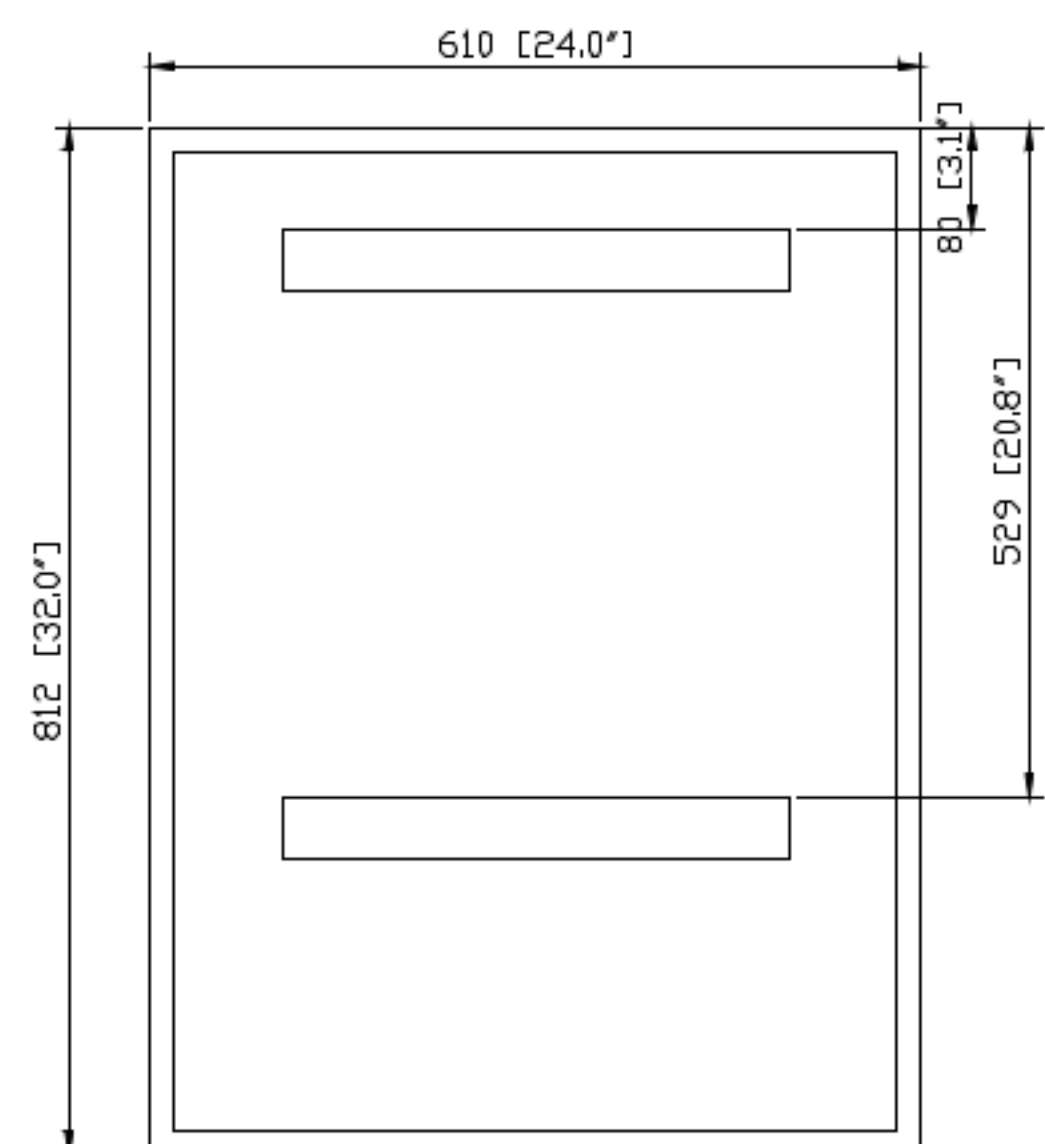

## Features

- Durable poplar wood frame
- Beveled-edge mirror
- 1 soft-close door
- 3 glass shelves inside
- Mirror backing inside cabinet
- Mirror cabinet hangs vertically
- Wall cleat for easy hanging and leveling

## Nominal Dimension

- 24W x 5.1D x 32H (inches)

## Product Diagrams

Front

Back

Side

Top