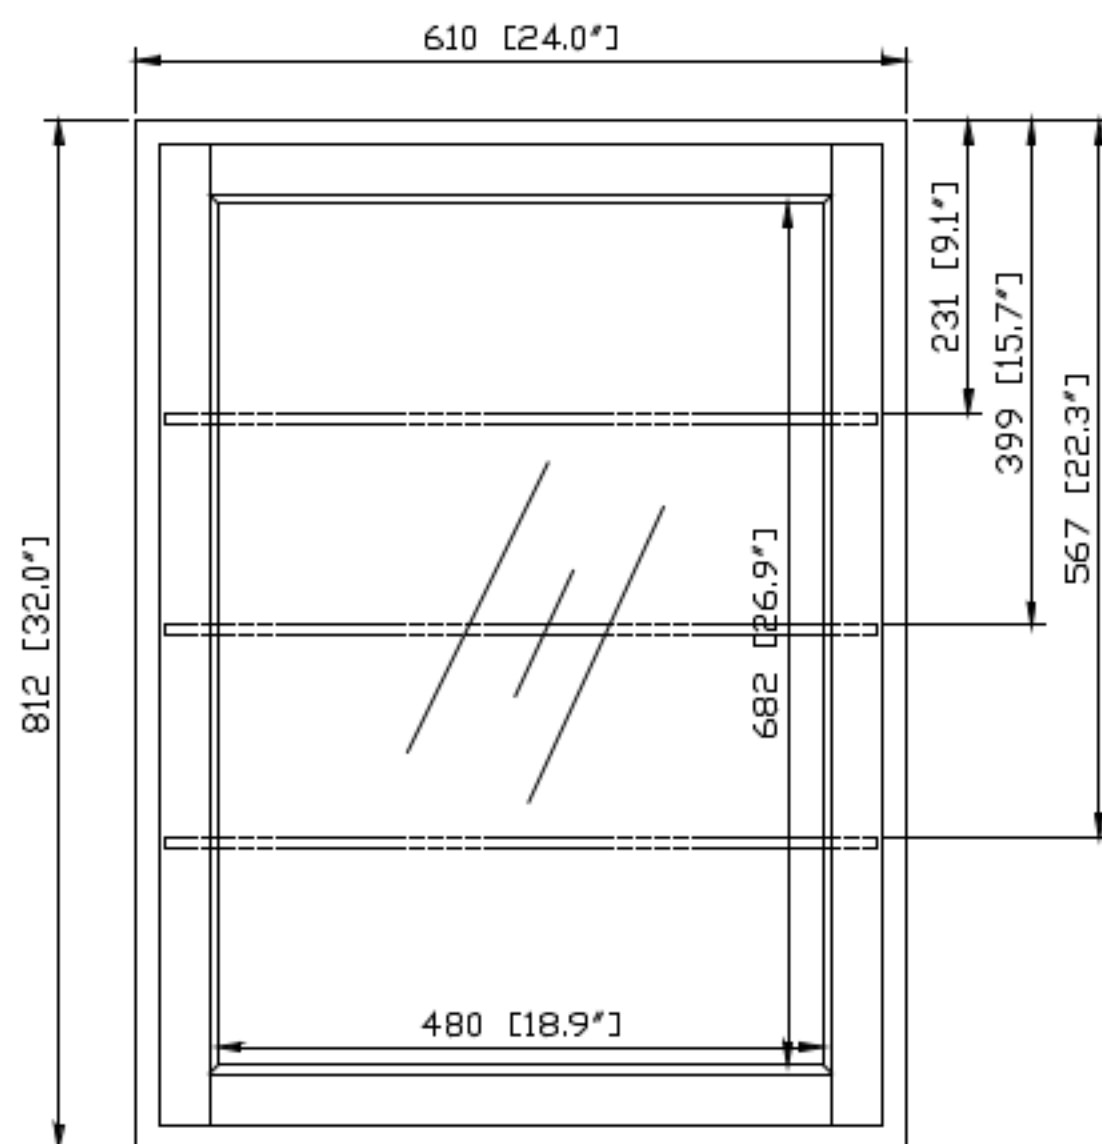

## Features

- Durable poplar wood frame
- Beveled-edge mirror
- 1 soft-close door
- 3 glass shelves inside
- Mirror backing inside cabinet
- Mirror cabinet hangs vertically
- Wall cleat for easy hanging and leveling

## Nominal Dimension

- 24W x 5.1D x 32H (inches)

## Product Diagrams

Front

Back

Side

Top