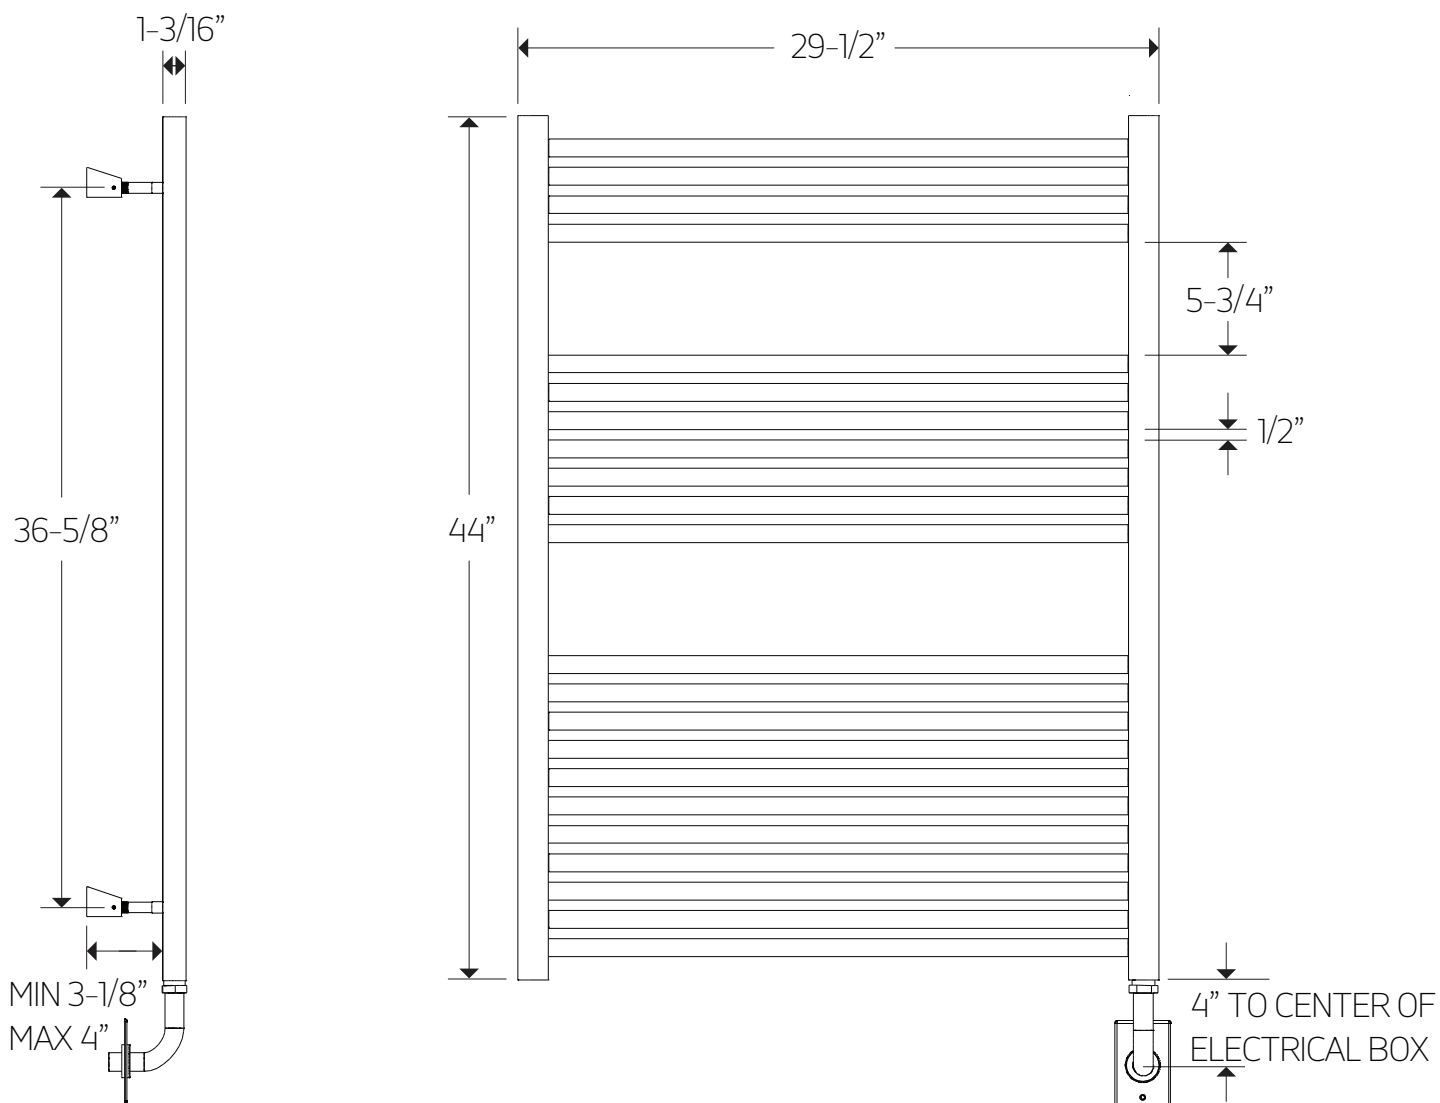

artos[®]

the art of style

M11175W

TECHNICAL DATA SHEET

denby towel warmer,
hardwired

artos

M11175W

denby towel warmer,
hardwired

OPERATING SPECIFICATIONS

FEATURES

Towel warming, drying and auxiliary heating.

ELEMENT

400W, 110V

CODES

UL Approved
CSA-US Approved