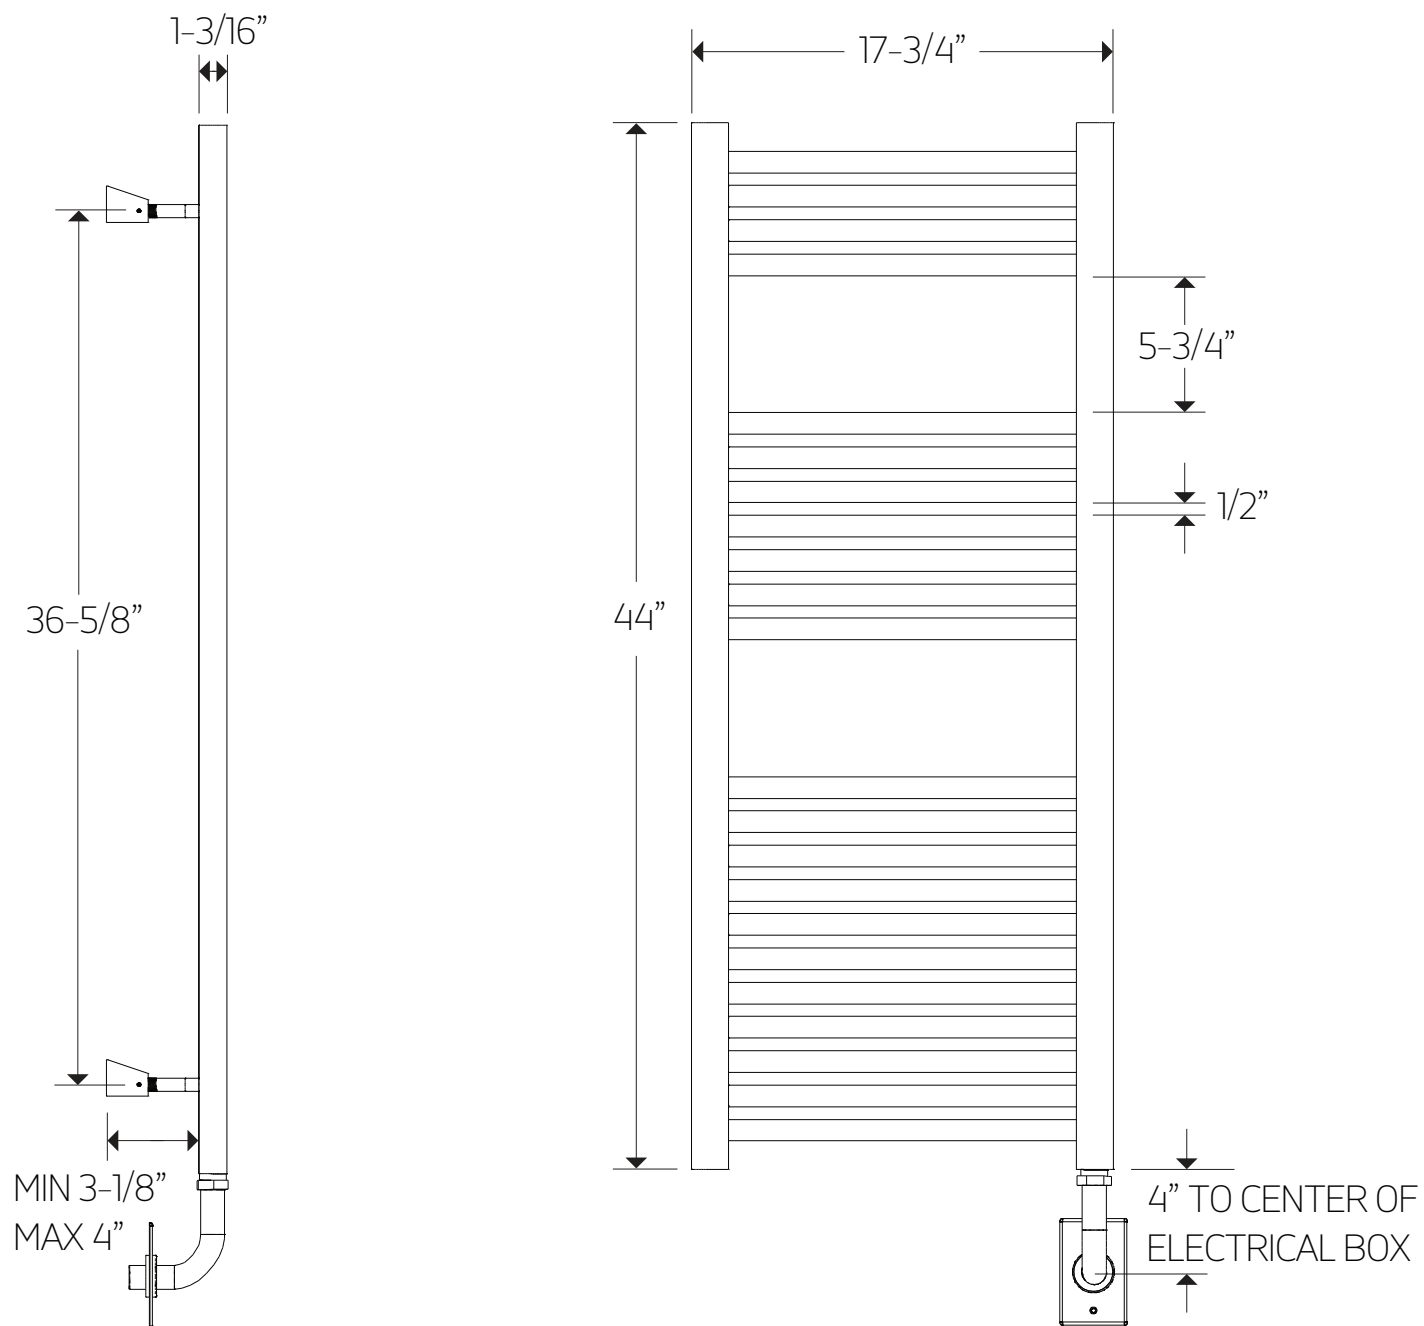

M11145W

TECHNICAL DATA SHEET

denby towel warmer,
hardwired

artos

M11145W

denby towel warmer,
hardwired

OPERATING SPECIFICATIONS

FEATURES

Towel warming, drying and auxiliary heating.

ELEMENT

300W, 110V

CODES

UL Approved

CSA-US Approved