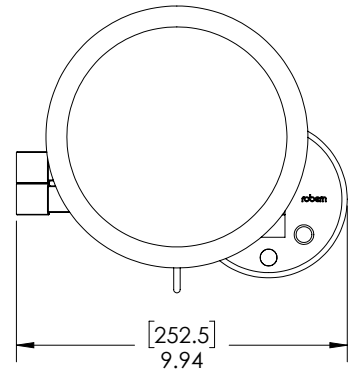

Dimensions

robern

© 2021 Robern, Inc. 701 N. Wilson Ave. Bristol, PA 19007 U.S.A.
800.877.2376 www.robern.com

Specification Sheet