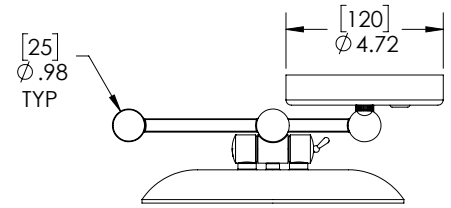

Dimensions

robern

© 2021 Robern, Inc. 701 N. Wilson Ave. Bristol, PA 19007 U.S.A.
800.877.2376 www.robern.com

Specification Sheet