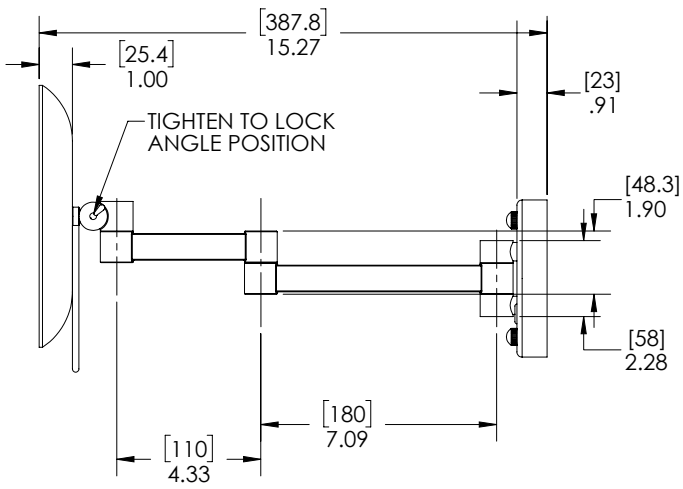

Dimensions

robern

© 2021 Robern, Inc. 701 N. Wilson Ave. Bristol, PA 19007 U.S.A.
800.877.2376 www.robern.com

Specification Sheet