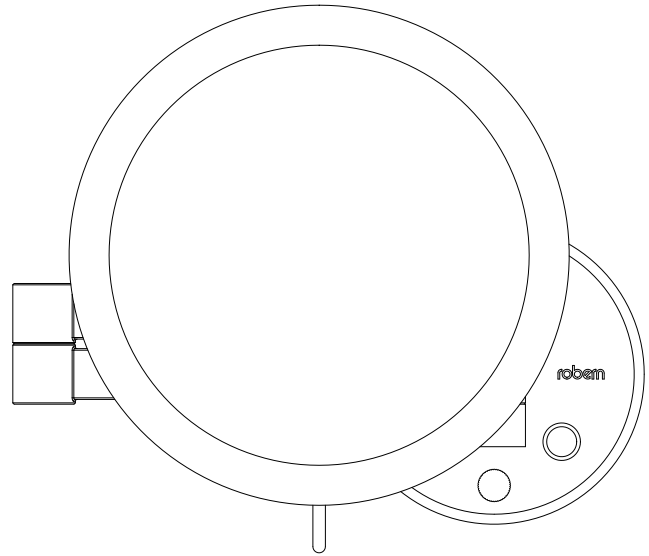

Lighting Specs

Kelvin:	3000K - 5000K
CRI:	≥90
Input Power - LED:	3W - 5W
Lux (Approx)[†]:	≥30
LED Life Expectancy:	≥30,000 hours

[†]Measured at 18" from center of mirror

Codes and Standards

1. Certified to
2. UL962
   - CSA C22.2

Electrical System

- 120 V AC 60 Hz hard wired

Custom Solutions

If project design requires a product outside of our offering, semi-custom solutions are available. Contact us at custom@robern.com for more information.

Care and Maintenance

Use only a damp cloth to clean. Ammonia or vinegar-based cleaners can damage mirrors. A 50/50 solution of water and isopropyl alcohol is recommended for cleaning the mirrors. When cleaning, spray the cloth, not the mirror or surround surfaces. Do not use abrasive cleansers on any part of the light fixture.

Services

- Backed by Kohler
- Uncompromising Quality
- 2-week Lead Time
- 1-Year Limited Warranty