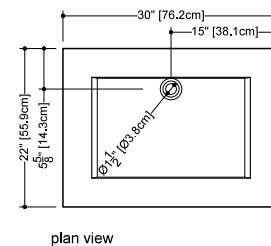

Cube

Lavatory VC 30

inch 30 x 22 x 4 mm 762 x 559 x 102

Interior dimensions

- inch 22x14x3 ⁹/₁₆
- mm 559x356x86

Weight

- 33lb — 15kg

Installation

Material

- WETMAR BiO™

Color and finishes

- White, True High Gloss™ or matte

Codes / Standards Applicables

- IAPMO-ANSI Z124.1
- IAPMO-ANSI Z124.3
- CSA B 45.0
- CSA B45.4

WETSTYLE cannot be held responsible for any technical errors and reserves the right to make revisions without notice.
Approximate measurement. The manufacturer accept 1/4" (6.35mm) variance.