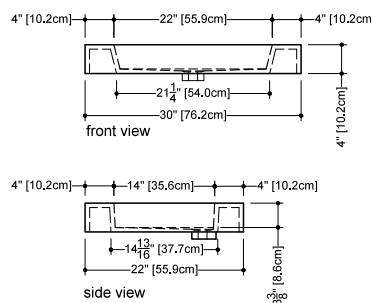

Cube

Lavatory VC 30

inch 30 x 22 x 4 mm 762 x 559 x 102

Interior dimensions

- inch 22x14x3 ⁹/₁₆
- mm 559x356x86

Weight

- 33lb — 15kg

Installation

Material

- WETMAR BiO™

Color and finishes

- White, True High Gloss™ or matte

Codes / Standards Applicables

- IAPMO-ANSI Z124.1
- IAPMO-ANSI Z124.3
- CSA B 45.0
- CSA B45.4

WETSTYLE cannot be held responsible for any technical errors and reserves the right to make revisions without notice.
Approximate measurement. The manufacturer accept 1/4" (6.35mm) variance.