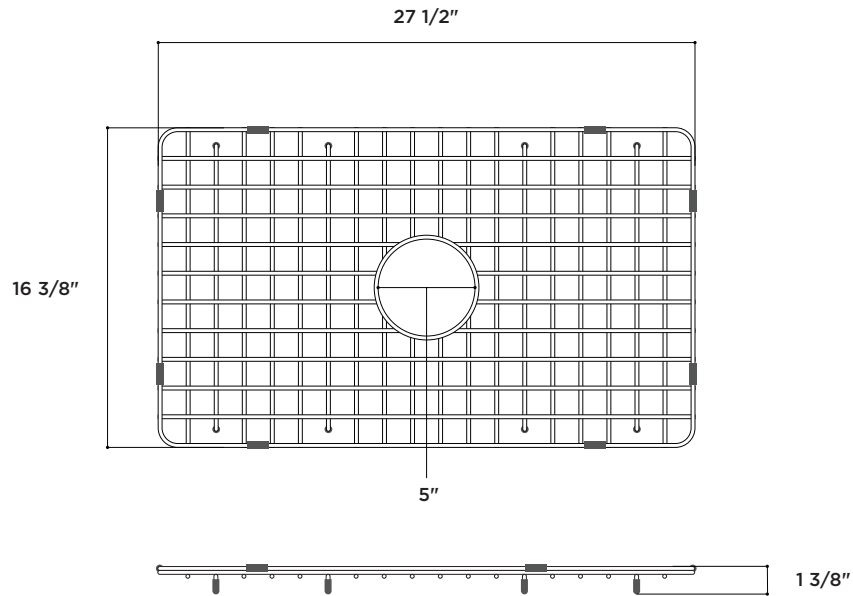

## Stainless Steel Sink Grid SSG-LTW3019

*compatible with Latoscana LTW3019 30" Fireclay Sink*

### FEATURES

- stainless steel
- 5" drain opening

### DIMENSIONS

| size   | width          | length         | height        | sink width |
|--|----------------|----------------|---------------|------------|
| <b>SSG-LTW3019</b>   | <b>27 1/2"</b> | <b>16 3/8"</b> | <b>1 3/8"</b> | <b>30"</b> |
| <i>also available in sizes compatible with 27" and 36" sinks</i> |                |                |               |            |