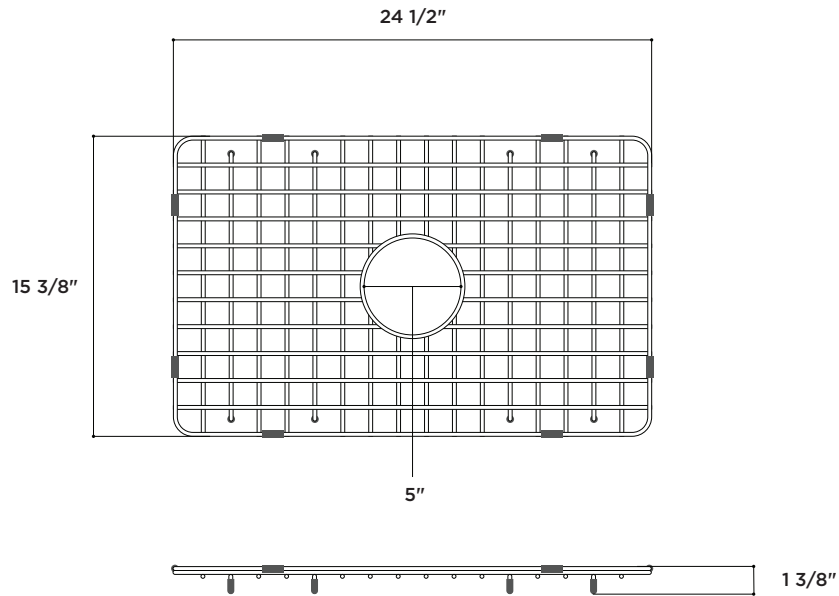

..... MADE IN ITALY

Stainless Steel Sink Grid SSG-LTW2718

compatible with Latoscana LTW2718 27" Fireclay Sink

FEATURES

- stainless steel
- 5" drain opening

DIMENSIONS

size	width	length	height	sink width
SSG-LTW2718	24 1/2"	15 3/8"	1 3/8"	27"
<i>also available in sizes compatible with 30" and 36" sinks</i>				