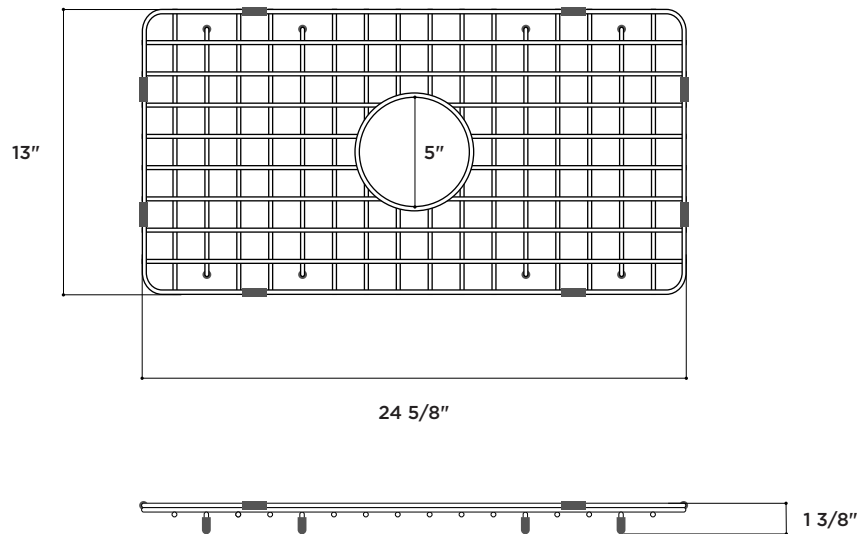

..... MADE IN ITALY

Stainless Steel Sink Grid SSG-LFS3018

compatible with Latoscana LFS3018 30" Fireclay Sink

FEATURES

- stainless steel
- 5" drain opening

DIMENSIONS*

size	width	length	height	sink width
SSG-LFS3018	24 5/8"	13"	1 3/8"	30"
<i>also available in size compatible with 33" sink</i>				