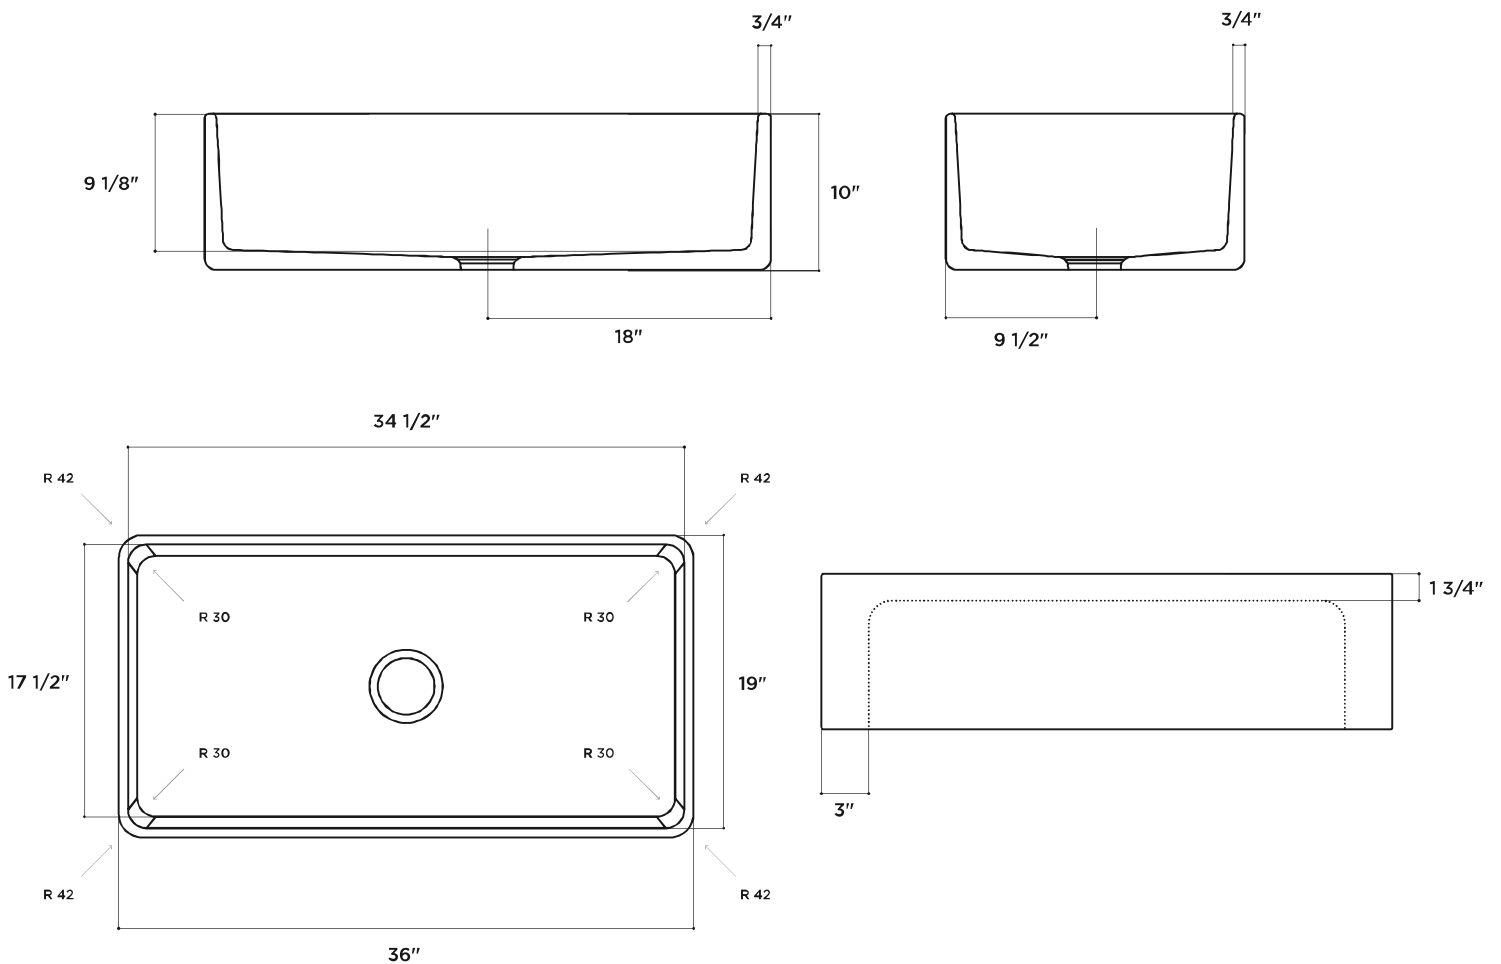

## Reversible Fireclay Farmhouse Sink LTW3619W

### PLEASE NOTE

Due to the nature of fireclay products, the given dimensions may vary. We recommend that the cabinet maker wait until the sink is on hand before making any cabinetry or counter tops. While Latoscana endeavors to provide accurate information, all dimensions are nominal, cannot be guaranteed, and are subject to change.