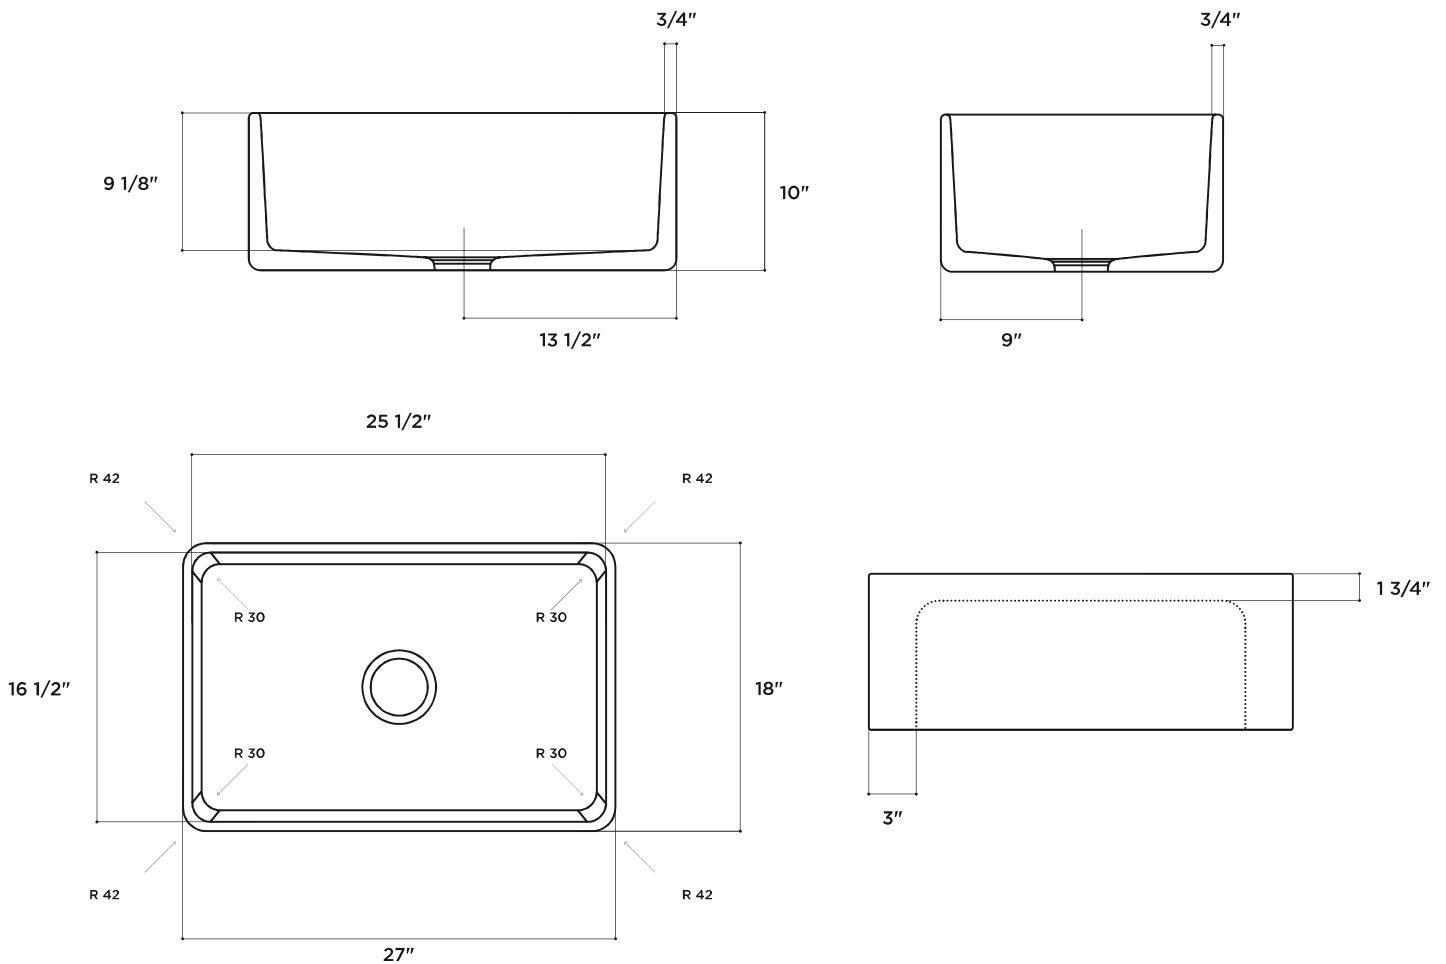

## Reversible Fireclay Farmhouse Sink LTW2718W

### PLEASE NOTE

Due to the nature of fireclay products, the given dimensions may vary. We recommend that the cabinet maker wait until the sink is on hand before making any cabinetry or counter tops. While Latoscana endeavors to provide accurate information, all dimensions are nominal, cannot be guaranteed, and are subject to change.