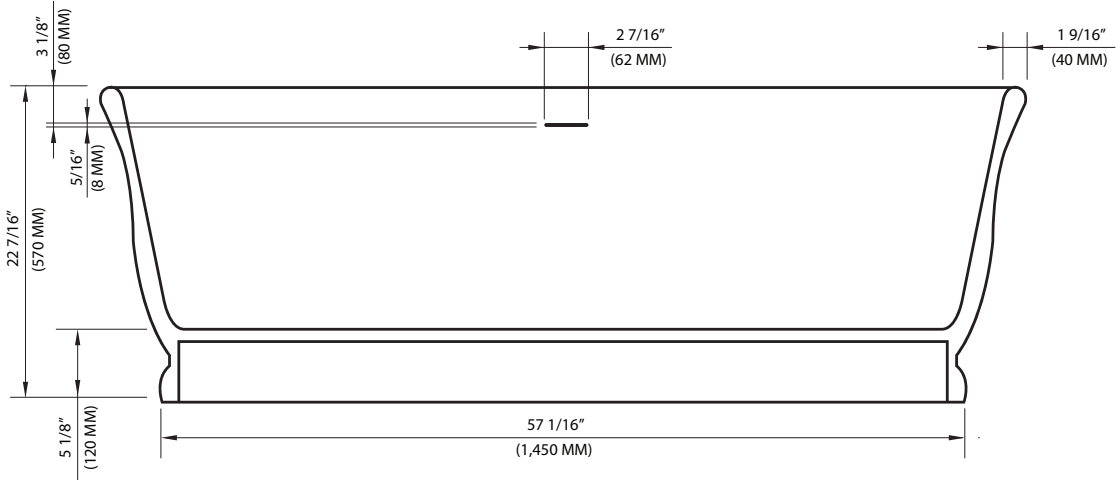

LEFROY BROOKS

1 8 2 8 T R O U T M A N S T R E E T  
R I D G E W O O D N E W Y O R K N Y 1 1 3 8 5 U S A  
T: +1(718) 302 5292 F: +1(718) 302 4177

LW-7051

SOLID SURFACE TUB - RECTANGULAR

DIMENSIONAL DATA SHEET

DATE: 18 April 2016

COPYRIGHT © LBIP LTD 2014. ALL RIGHTS RESERVED

DIMENSIONS IN INCHES & MILLIMETRES

ALL DIMENSIONS ARE NORMAL CERAMIC VARIATIONS UNDER 8" + & - 5% OVER 8" + & - 3%

WHILST EVERY EFFORT IS MADE TO ENSURE THE ACCURACY OF THESE DATA SHEETS THEY ARE SUBJECT TO CHANGE WITHOUT NOTICE AS PART OF THE COMPANY'S PRODUCT DEVELOPMENT PROCESS