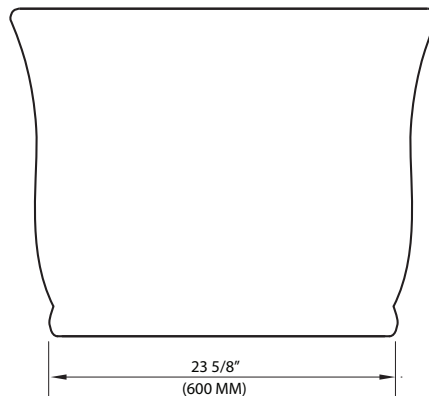

LEFROY BROOKS

1 8 2 8 T R O U T M A N S T R E E T  
R I D G E W O O D N E W Y O R K N Y 1 1 3 8 5 U S A  
T: +1(718) 302 5292 F: +1(718) 302 4177

LW-7051

SOLID SURFACE TUB - RECTANGULAR

DIMENSIONAL DATA SHEET

DATE: 18 April 2016

COPYRIGHT © LBIP LTD 2014. ALL RIGHTS RESERVED

DIMENSIONS IN INCHES & MILLIMETRES

ALL DIMENSIONS ARE NORMAL CERAMIC VARIATIONS UNDER 8" + & - 5% OVER 8" + & - 3%

WHILST EVERY EFFORT IS MADE TO ENSURE THE ACCURACY OF THESE DATA SHEETS THEY ARE SUBJECT TO CHANGE WITHOUT NOTICE AS PART OF THE COMPANY'S PRODUCT DEVELOPMENT PROCESS