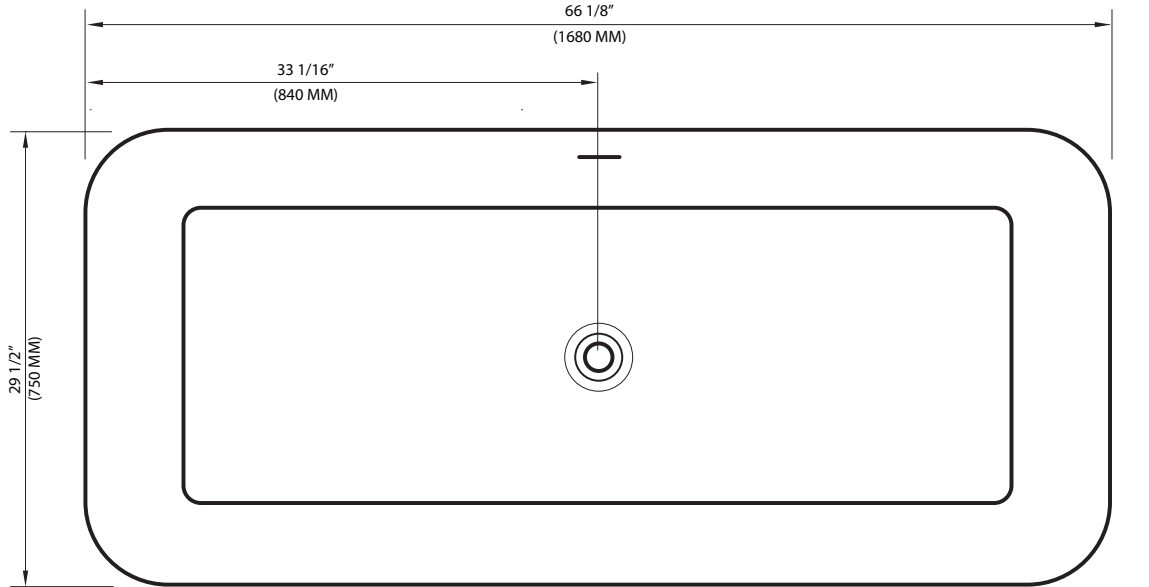

LEFROY BROOKS

1 8 2 8 T R O U T M A N S T R E E T  
R I D G E W O O D N E W Y O R K N Y 1 1 3 8 5 U S A  
T: +1(718) 302 5292 F: +1(718) 302 4177

LW-7051

SOLID SURFACE TUB - RECTANGULAR

DIMENSIONAL DATA SHEET

DATE: 18 April 2016

COPYRIGHT © LBIP LTD 2014. ALL RIGHTS RESERVED

DIMENSIONS IN INCHES & MILLIMETRES

ALL DIMENSIONS ARE NORMAL CERAMIC VARIATIONS UNDER 8" + & - 5% OVER 8" + & - 3%

WHILST EVERY EFFORT IS MADE TO ENSURE THE ACCURACY OF THESE DATA SHEETS THEY ARE SUBJECT TO CHANGE WITHOUT NOTICE AS PART OF THE COMPANY'S PRODUCT DEVELOPMENT PROCESS