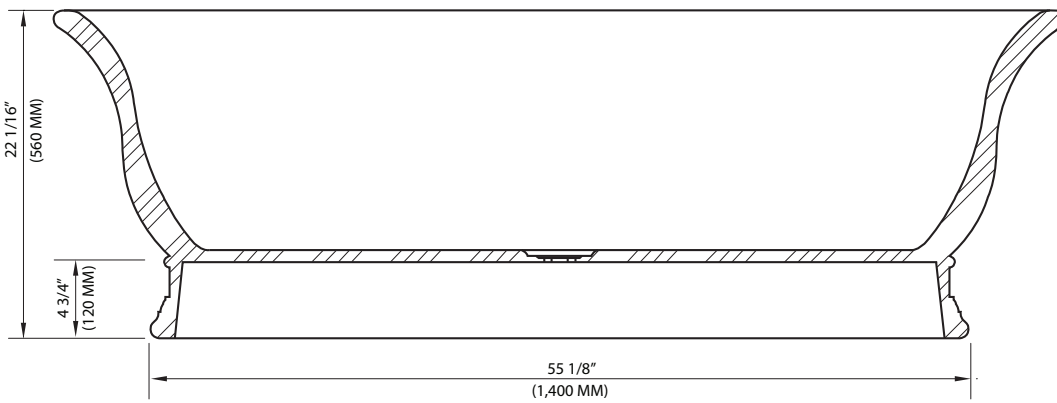

LEFROY BROOKS

1 8 2 8 T R O U T M A N S T R E E T  
R I D G E W O O D N E W Y O R K N Y 1 1 3 8 5 U S A  
T: +1(718) 302 5292 F: +1(718) 302 4177

LW-7050

SOLID SURFACE TUB - OVAL

DIMENSIONAL DATA SHEET

DATE: 18 April 2016

COPYRIGHT © LBIP LTD 2014. ALL RIGHTS RESERVED

DIMENSIONS IN INCHES & MILLIMETRES

ALL DIMENSIONS ARE NORMAL CERAMIC VARIATIONS UNDER 8" + & - 5% OVER 8" + & - 3%

WHILST EVERY EFFORT IS MADE TO ENSURE THE ACCURACY OF THESE DATA SHEETS THEY ARE SUBJECT TO CHANGE WITHOUT NOTICE AS PART OF THE COMPANY'S PRODUCT DEVELOPMENT PROCESS