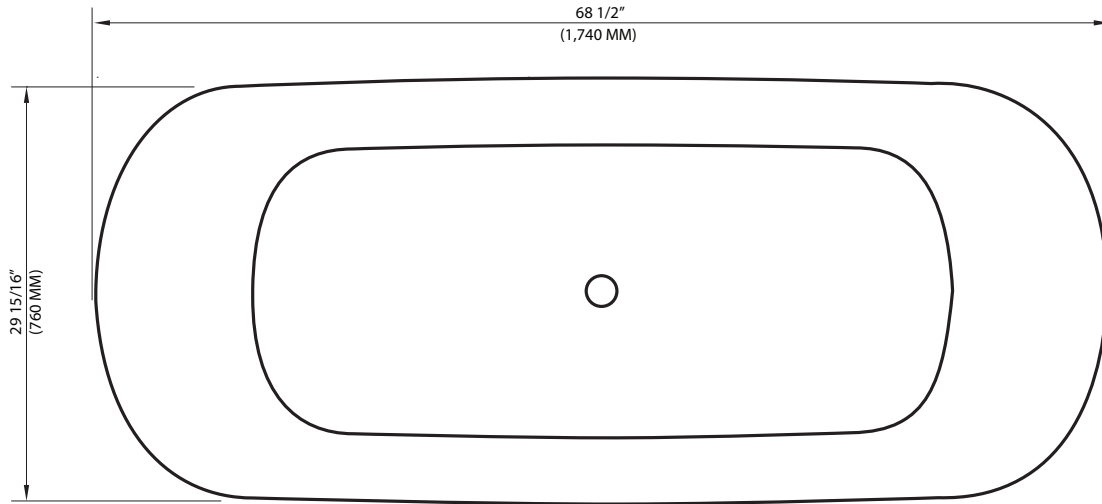

LEFROY BROOKS

1 8 2 8 T R O U T M A N S T R E E T  
R I D G E W O O D N E W Y O R K N Y 1 1 3 8 5 U S A  
T: +1(718) 302 5292 F: +1(718) 302 4177

LW-7050

SOLID SURFACE TUB - OVAL

DIMENSIONAL DATA SHEET

DATE: 18 April 2016

COPYRIGHT © LBIP LTD 2014. ALL RIGHTS RESERVED

DIMENSIONS IN INCHES & MILLIMETRES

ALL DIMENSIONS ARE NORMAL CERAMIC VARIATIONS UNDER 8" + & - 5% OVER 8" + & - 3%

WHILST EVERY EFFORT IS MADE TO ENSURE THE ACCURACY OF THESE DATA SHEETS THEY ARE SUBJECT TO CHANGE WITHOUT NOTICE AS PART OF THE COMPANY'S PRODUCT DEVELOPMENT PROCESS