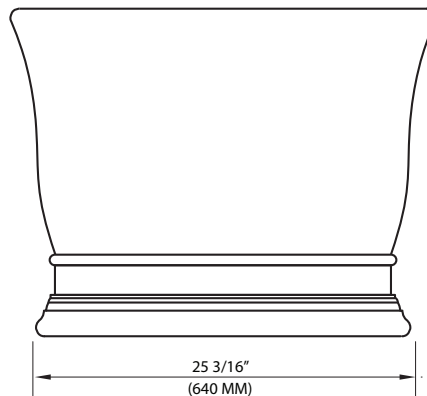

LEFROY BROOKS

1 8 2 8 T R O U T M A N S T R E E T  
R I D G E W O O D N E W Y O R K N Y 1 1 3 8 5 U S A  
T: +1(718) 302 5292 F: +1(718) 302 4177

LW-7050

SOLID SURFACE TUB - OVAL

DIMENSIONAL DATA SHEET

DATE: 18 April 2016

COPYRIGHT © LBIP LTD 2014. ALL RIGHTS RESERVED

DIMENSIONS IN INCHES & MILLIMETRES

ALL DIMENSIONS ARE NORMAL CERAMIC VARIATIONS UNDER 8" + & - 5% OVER 8" + & - 3%

WHILST EVERY EFFORT IS MADE TO ENSURE THE ACCURACY OF THESE DATA SHEETS THEY ARE SUBJECT TO CHANGE WITHOUT NOTICE AS PART OF THE COMPANY'S PRODUCT DEVELOPMENT PROCESS