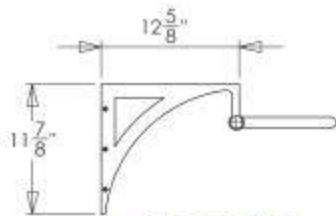

TOP VIEW

FRONT VIEW

SIDE VIEW

## LSBRKT BRASS WALL BRACKET

©2013 STONE FOREST, INC.

- Available in:  
Aged Brass Unlacquered (ABUL)  
Polished Nickel (PN)
- Fits C92-WL30 Petite Renaissance.
- 12" Phillips screwdriver required for installation.
- Install with adhesive caulk on top edge of each bracket and along the back of the sink. We recommend Dap Kwik Seal or Henkels Polyseam Seal.
- Approx 15 lbs.